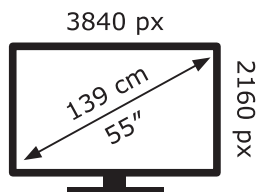

ENERG ⚡

LG Electronics

55LX1Q9LA

81 kWh/1000h

ABCDEF**G**

152 kWh/1000h

2019/2013