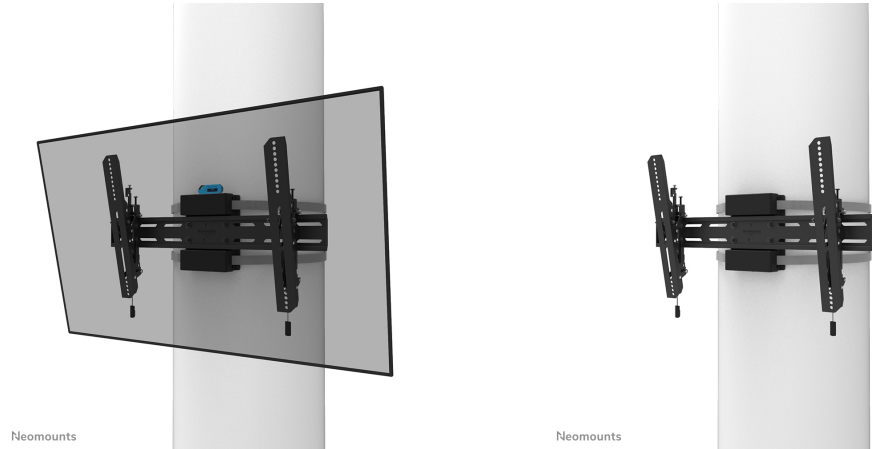

WL35S-910BL16

NEOMOUNTS WL35S-910BL16 TV PILLAR MOUNT 40-75" - TILTABLE - LOCKABLE - DIAM. 25-100 CM

SPECIFICATIONS

GENERAL

Min. screen size*	40
Max. screen size*	75
Max. weight	50
Screens	1
Distance to wall	6,9 cm
VESA maximum	600x400 mm
VESA minimum	300x100 mm

Neomounts WL35S-910BL16 Tilttable TV pillar mount - 40-75" - max 50 kg - VESA 300x100-600x400 - suitable for Ø 25-100 cm - d 6,9 cm - level adjustment - lockable (incl. security screw, excl. lock) - black

The Neomounts WL35S-910BL16 is a tilttable pillar mount for screens up to 75" with a maximum weight capacity of 50 kg. The versatile tilt (12°) technology allows you to create the optimum viewing angle. The mount is suitable for Ø25-100 cm cylinder, square and rectangular pillars. Individual bracket height and level adjustment are available for the perfect installation.

The WL35S-910BL16 has a depth of 6,9 cm and is suitable for screens that meet VESA hole pattern 300x100 to 600x400 mm. The pillar mount has a strap of 350 cm and can be locked if required with the anti-theft screw provided or with a padlock (not included).