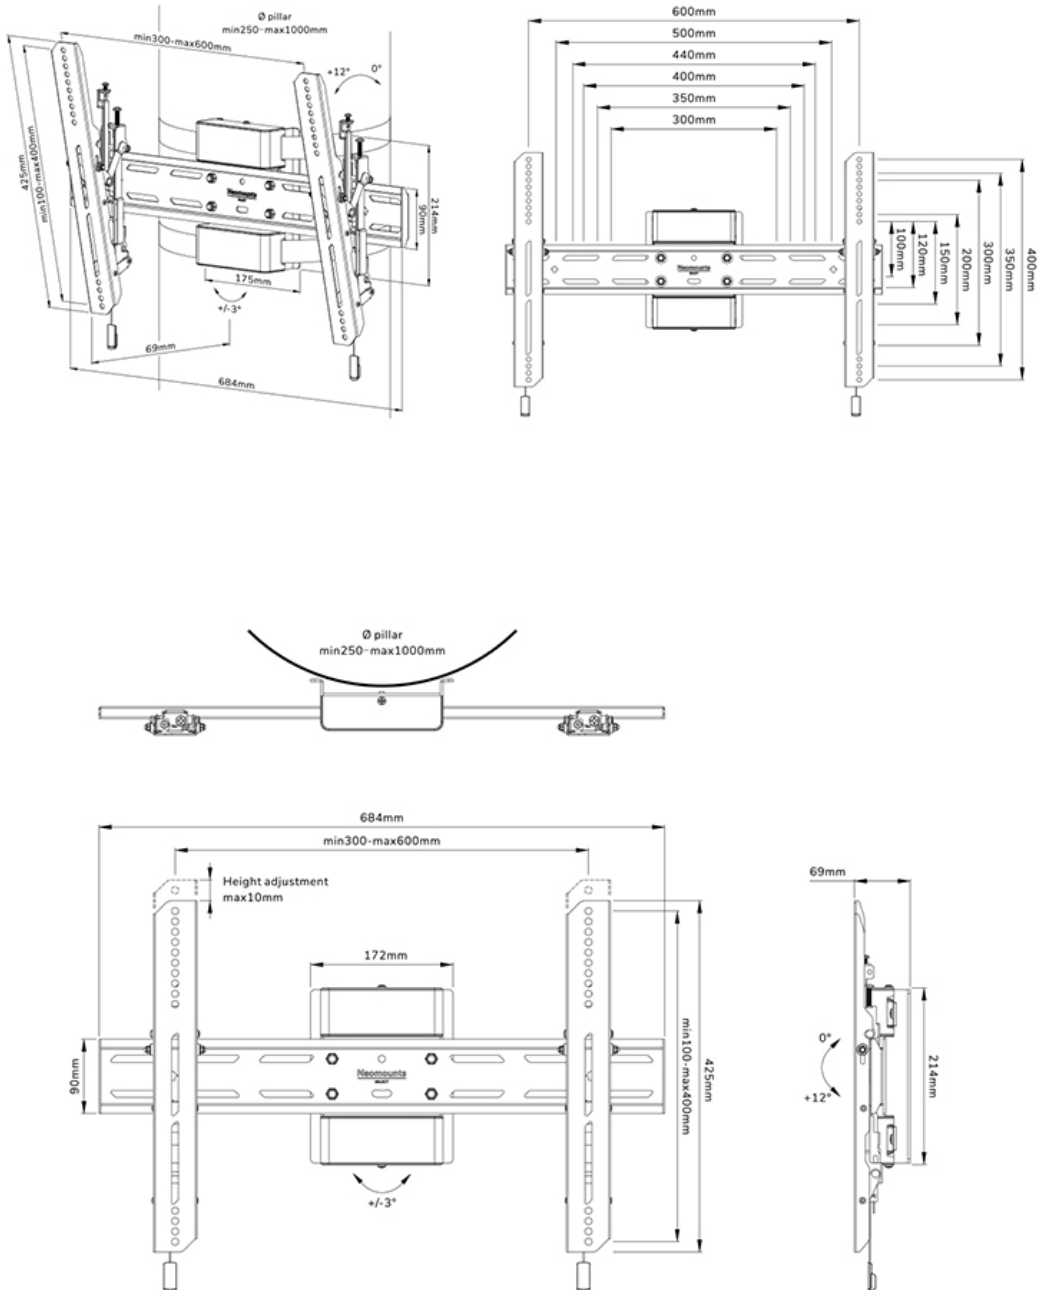

Neomounts WL35S-910BL16 Tilttable TV pillar mount - 40-75" - max 50 kg - VESA 300x100-600x400 - suitable for Ø 25-100 cm - d 6,9 cm - level adjustment - lockable (incl. security screw, excl. lock) - black

The Neomounts WL35S-910BL16 is a tilttable pillar mount for screens up to 75" with a maximum weight capacity of 50 kg. The versatile tilt (12°) technology allows you to create the optimum viewing angle. The mount is suitable for Ø25-100 cm cylinder, square and rectangular pillars. Individual bracket height and level adjustment are available for the perfect installation.

The WL35S-910BL16 has a depth of 6,9 cm and is suitable for screens that meet VESA hole pattern 300x100 to 600x400 mm. The pillar mount has a strap of 350 cm and can be locked if required with the anti-theft screw provided or with a padlock (not included).

WL35S-910BL16

NEOMOUNTS WL35S-910BL16 TV PILLAR MOUNT 40-75" - TILTABLE - LOCKABLE - DIAM. 25-100 CM

Neomounts