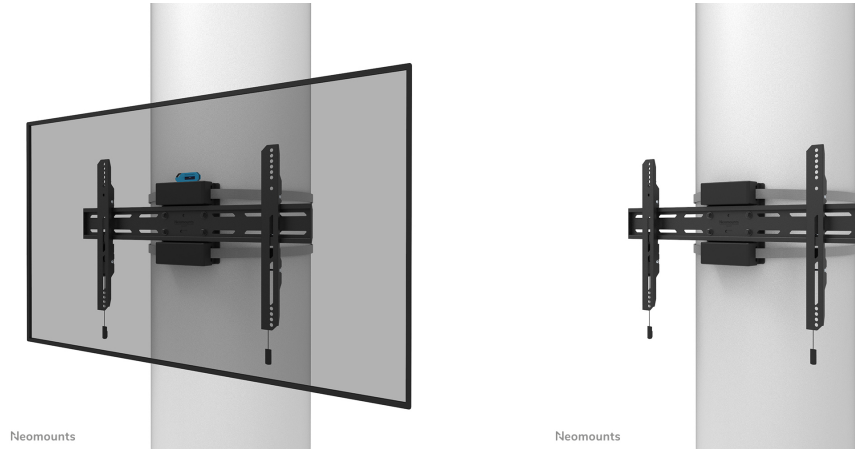

#### FUNCTIE

Type	Fixed
Lockable	Lockable - Security screw included
Rotate (degrees)	+3°, -3°
Height	42,5 cm
Width	68,4 cm
Depth	6,7 cm
Adjustment type	Micro adjustment

## NEOMOUNTS WL30S-910BL16 TV PILLAR MOUNT 40-75" - FIXED - LOCKABLE - DIAM. 25-100 CM

### Neomounts WL30S-910BL16 Fixed TV pillar mount - 40-75" - max 50 kg - VESA 200x100-600x400 - suitable for Ø 25-100 cm - d 6,7 cm - level adjustment - lockable (incl. security screw, excl. lock) - black

The WL30S-910BL16 has a depth of 6,7 cm and is suitable for screens that meet VESA hole pattern 200x100 to 600x400 mm. The pillar mount has a strap of 350 cm and can be locked if required with the anti-theft screw provided or with a padlock (not included).