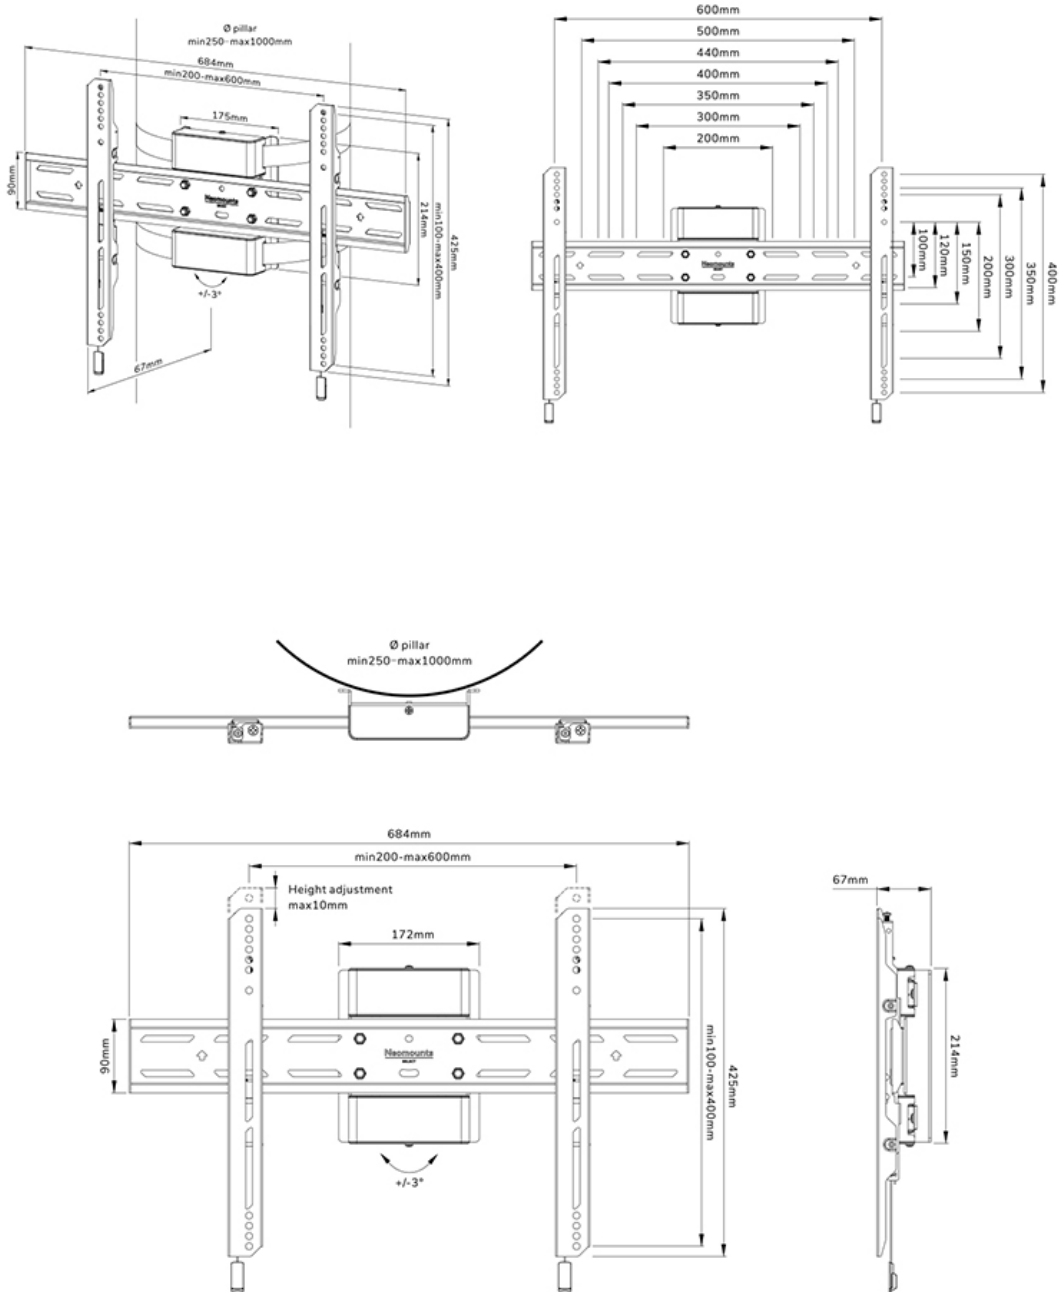

WL30S-910BL16

NEOMOUNTS WL30S-910BL16 TV PILLAR MOUNT 40-75" - FIXED - LOCKABLE - DIAM. 25-100 CM

Neomounts