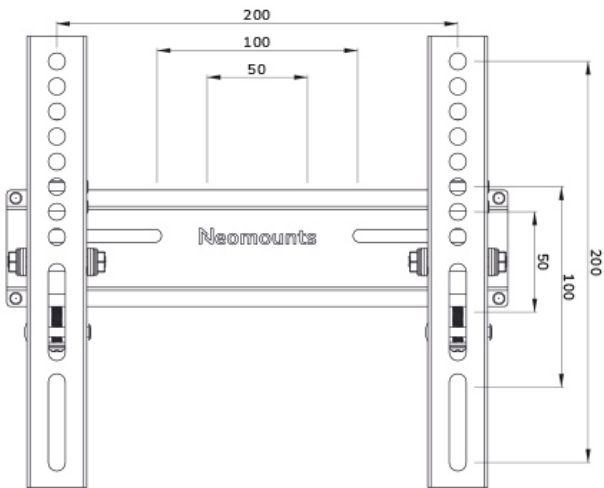

WL35-350BL12

NEOMOUNTS WL35-350BL12 TV MOUNT WALL 24-55" - TILTABLE - LOCKABLE - EASY INSTALL

Neomounts