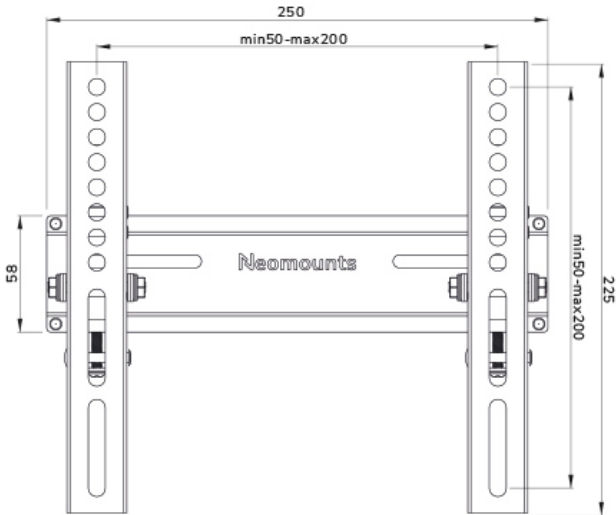

FUNCTIE

Type	Tilt
Lockable	Lockable - Padlock not included
Tilt (degrees)	+10°, -2°
Height	22,5 cm
Width	25 cm
Depth	4,6 cm

INFORMATION

Color	Black
Main material	Steel
Warranty	5 year

*Please note: The inch sizes stated are just an indication, combined with the weight and VESA sizes. The maximum weight and VESA size are absolute restrictions for the products and should not be exceeded.

Neomounts

Neomounts

Neomounts WL35-350BL12 Tilttable TV mount wall - 24-55" - max 25 kg - VESA 50x50-200x200 - d 4,6 cm - lockable (excl. lock) - Easy Install-model - black

The Neomounts WL35-350BL12 is a tilttable wall mount for flat screens up to 55" with a maximum weight capacity of 25 kg. The versatile tilt technology (12°), allows you to create the optimum viewing angle.

The WL30-350BL12 has a depth of 4,6 cm and is suitable for screens that meet VESA hole pattern 50x50 to 200x200 mm. It is possible to lock the individual brackets of the mount using a padlock (not included).

A practical bolt bag is included in the packaging, for quick and easy installation.

WL35-350BL12

NEOMOUNTS WL35-350BL12 TV MOUNT WALL 24-55" - TILTABLE - LOCKABLE - EASY INSTALL

Neomounts