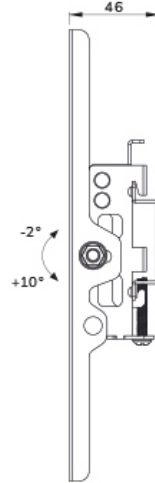

WL35-350BL12

NEOMOUNTS WL35-350BL12 TV MOUNT WALL 24-55" - TILTABLE - LOCKABLE - EASY INSTALL

Neomounts