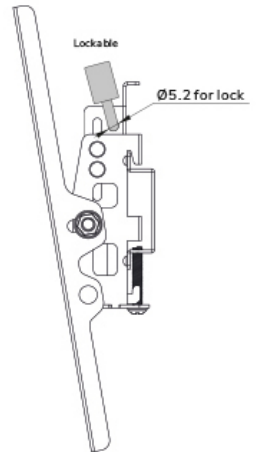

FUNCTIE

Type	Tilt
Lockable	Lockable - Padlock not included
Tilt (degrees)	+10°, -2°
Height	22,5 cm
Width	25 cm
Depth	4,6 cm

INFORMATION

Color	Black
Main material	Steel
Warranty	5 year

*Please note: The inch sizes stated are just an indication, combined with the weight and VESA sizes. The maximum weight and VESA size are absolute restrictions for the products and should not be exceeded.

Neomounts

Neomounts

Neomounts WL35-350BL12 Tilttable TV mount wall - 24-55" - max 25 kg - VESA 50x50-200x200 - d 4,6 cm - lockable (excl. lock) - Easy Install-model - black

The Neomounts WL35-350BL12 is a tilttable wall mount for flat screens up to 55" with a maximum weight capacity of 25 kg. The versatile tilt technology (12°), allows you to create the optimum viewing angle.

The WL30-350BL12 has a depth of 4,6 cm and is suitable for screens that meet VESA hole pattern 50x50 to 200x200 mm. It is possible to lock the individual brackets of the mount using a padlock (not included).

A practical bolt bag is included in the packaging, for quick and easy installation.

WL35-350BL12

NEOMOUNTS WL35-350BL12 TV MOUNT WALL 24-55" - TILTABLE - LOCKABLE - EASY INSTALL

Neomounts