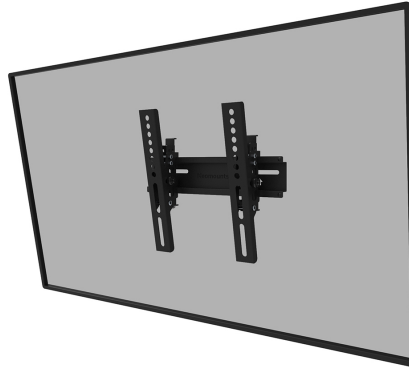

WL35-350BL12

NEOMOUNTS WL35-350BL12 TV MOUNT WALL 24-55" - TILTABLE - LOCKABLE - EASY INSTALL

SPECIFICATIONS

GENERAL

Min. screen size*	24
Max. screen size*	55
Max. weight	25
Screens	1
Distance to wall	4,6 cm
VESA maximum	200x200 mm
VESA minimum	50x50 mm

FUNCTIE

Type	Tilt
Lockable	Lockable - Padlock not included
Tilt (degrees)	+10°, -2°
Height	22,5 cm
Width	25 cm
Depth	4,6 cm

INFORMATION

Color	Black
Main material	Steel
Warranty	5 year

*Please note: The inch sizes stated are just an indication, combined with the weight and VESA sizes. The maximum weight and VESA size are absolute restrictions for the products and should not be exceeded.

Neomounts

Neomounts

Neomounts WL35-350BL12 Tilttable TV mount wall - 24-55" - max 25 kg - VESA 50x50-200x200 - d 4,6 cm - lockable (excl. lock) - Easy Install-model - black

The Neomounts WL35-350BL12 is a tilttable wall mount for flat screens up to 55" with a maximum weight capacity of 25 kg. The versatile tilt technology (12°), allows you to create the optimum viewing angle.

The WL30-350BL12 has a depth of 4,6 cm and is suitable for screens that meet VESA hole pattern 50x50 to 200x200 mm. It is possible to lock the individual brackets of the mount using a padlock (not included).