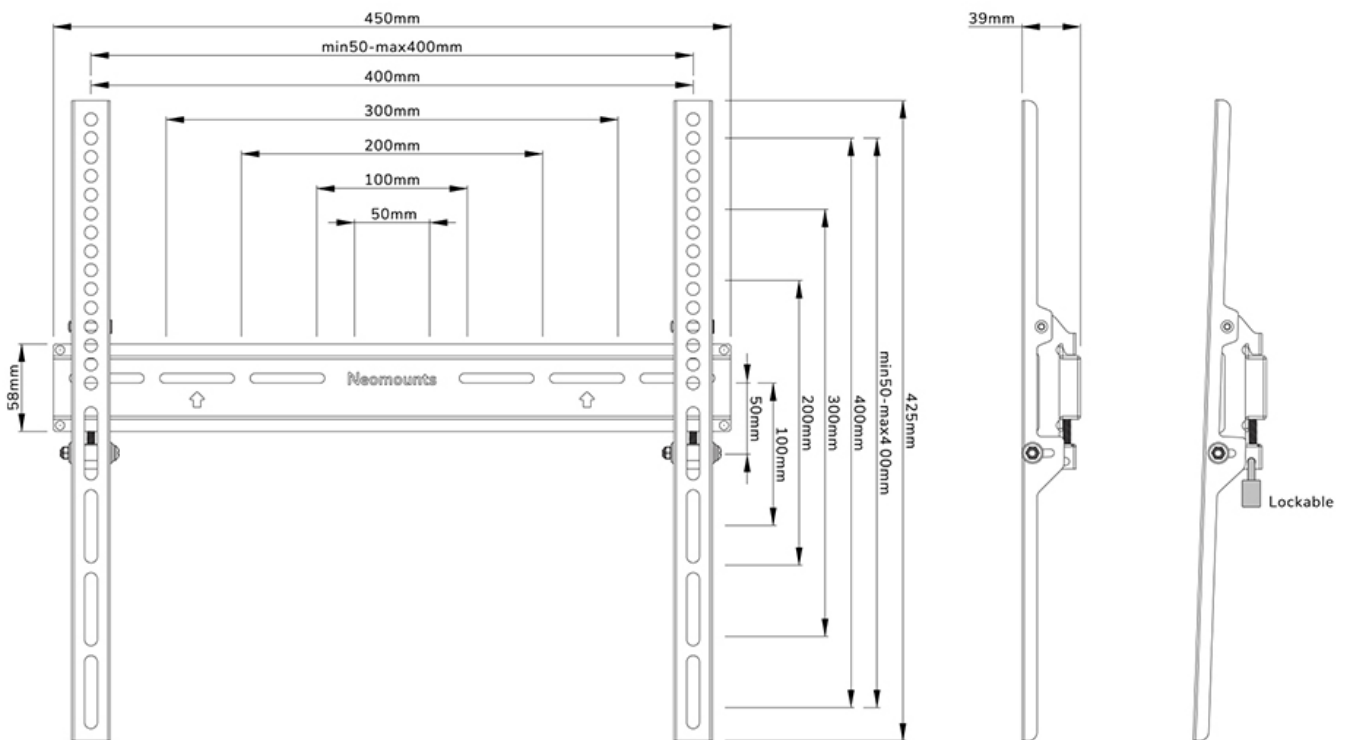

WL30-350BL14

NEOMOUNTS TV WALL MOUNT

Neomounts