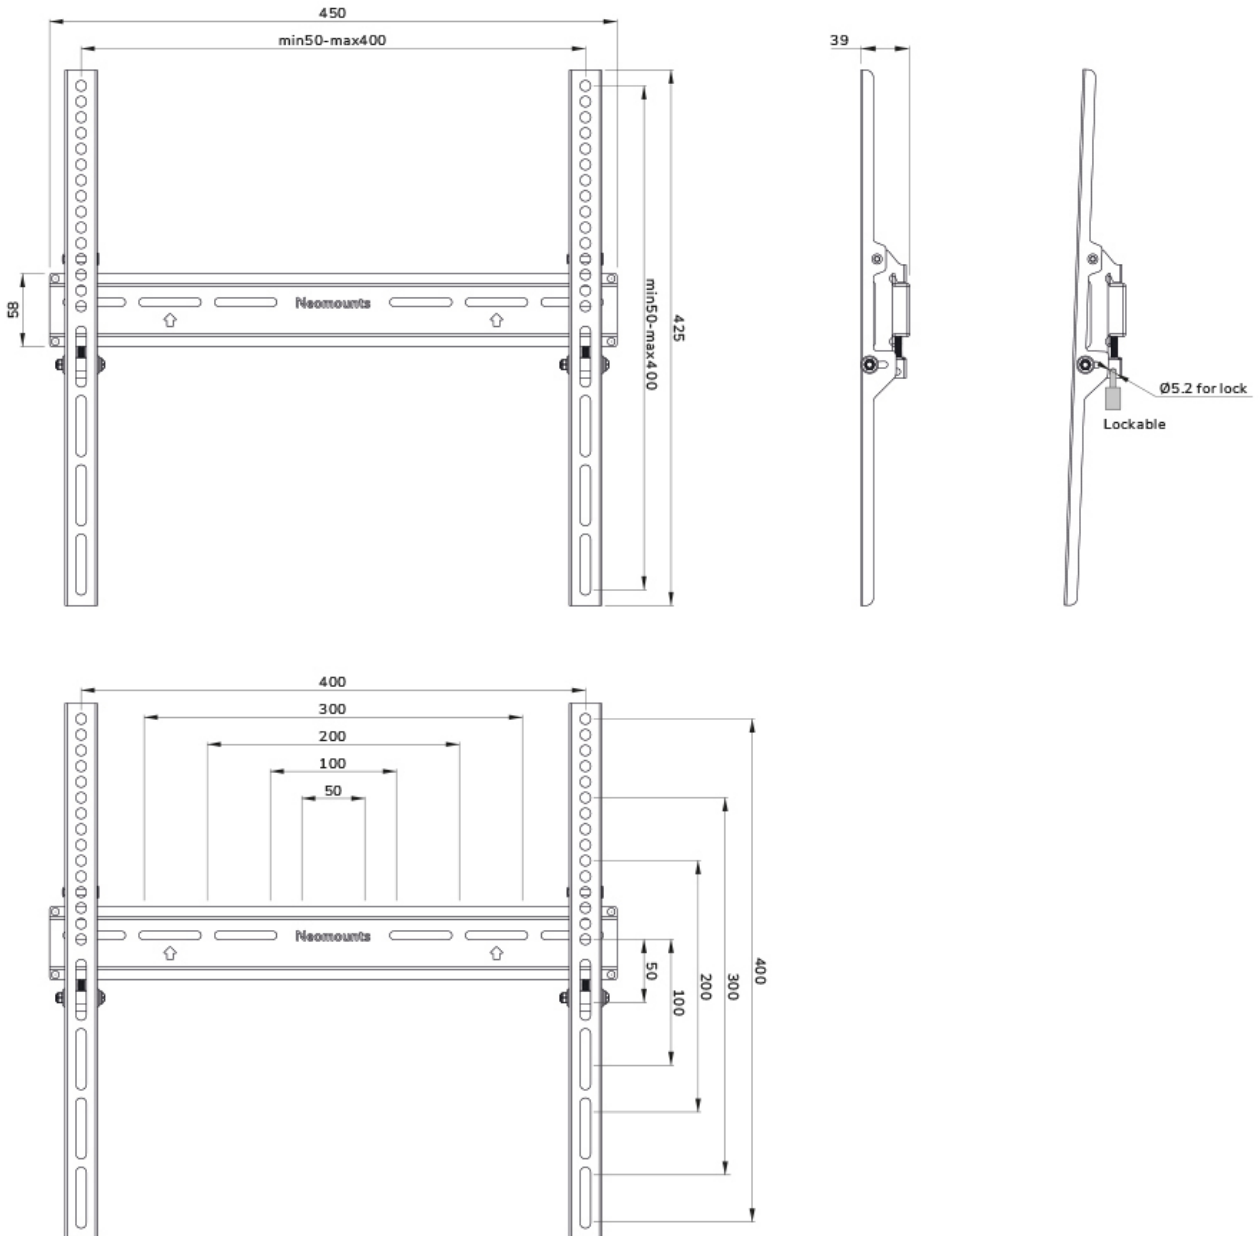

WL30-350BL14

NEOMOUNTS WL30-350BL14 TV MOUNT WALL 32-65" - FIXED - LOCKABLE

Neomounts