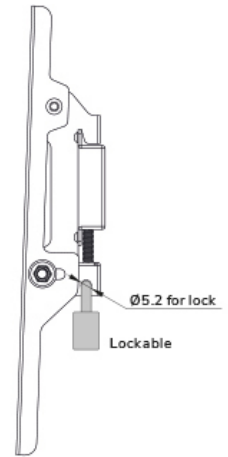

WL30-350BL12

NEOMOUNTS WL30-350BL12 TV MOUNT WALL 24-55" - FIXED - LOCKABLE

Neomounts