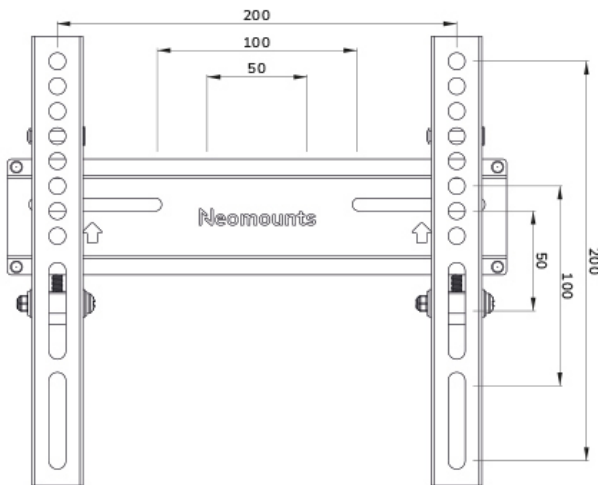

WL30-350BL12

NEOMOUNTS WL30-350BL12 TV MOUNT WALL 24-55" - FIXED - LOCKABLE

Neomounts