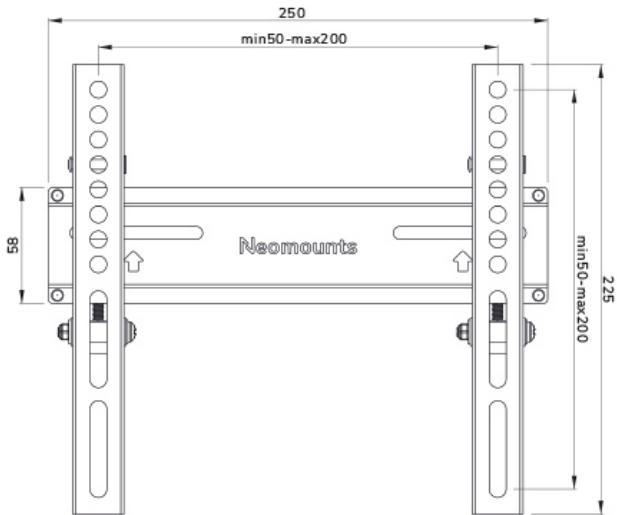

WL30-350BL12

NEOMOUNTS WL30-350BL12 TV MOUNT WALL 24-55" - FIXED - LOCKABLE

Neomounts