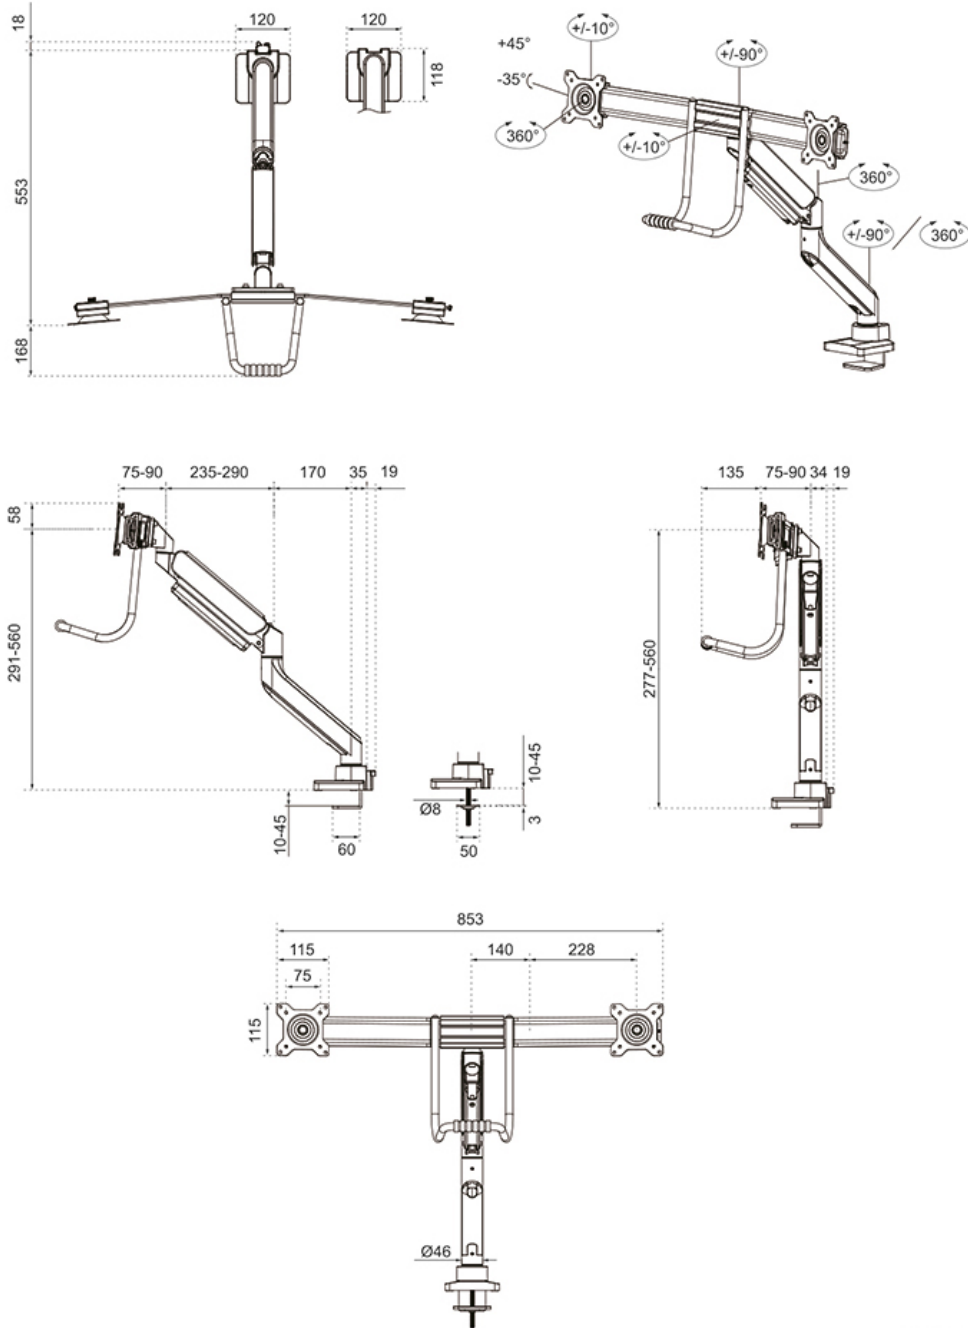

FUNCTIE

Type	Full motion
Height adjustment	29,1-56 cm
Width adjustment	99 cm
Depth adjustment	14,3-55,3 cm
Tilt (degrees)	+10°, -10°
Swivel (degrees)	+90°, -90°
Rotate (degrees)	+180°, -180°
Height	64,6 cm
Width	76,1 cm
Depth	11,5 cm
Adjustment type	Gas spring

Neomounts

Neomounts

Neomounts NEXT Core DS75-450BL2 Dual crossbar monitor arm - 17-32" - 1-8 kg/screen - gas spring - 180°-stop - Topfix - Easy Install-model - 100% plastic-free packaging - black

The Neomounts DS75-450BL2 NEXT Core is a full motion desk mount for two flat screens up to 32" with a maximum weight capacity of 8 kg per screen. The versatile tilt (20°), rotate (360°) and swivel (180°) technology allows the mount to change to any viewing angle to fully benefit from the capabilities of the screens. Additionally, the mount has gas spring height adjustment (29,1-56 cm) and depth adjustment (14,3-55,3 cm), to create the perfect working position.

The DS75-450BL2 is suitable for screens that meet VESA hole pattern 75x75 or 100x100 mm. Unused hole patterns can be covered using one of Neomounts VESA adapter plates. The desk mount is equipped with an Quick-release VESA system and comes with both a topfix clamp and grommet for quick and easy installation.

Neomounts

Measuring unit: mm