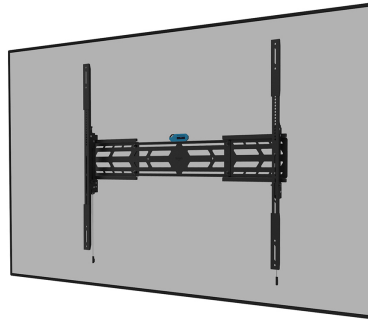

WL30S-950BL19

SPECIFICATIONS

GENERAL

Min. screen size*	55 inch
Max. screen size*	110 inch
Max. weight	160 kg (per screen)
Screens	1
VESA minimum	100x100
VESA maximum	1500x900
Distance to wall	6,7 cm

FUNCTIONALITY

Type	Fixed
Height adjustment	0-2 cm
Width adjustment	89,3-160 cm
Rotate (degrees)	+3°, -3°
Height	93,6 cm
Width	160 cm
Depth	6,7 cm
Adjustment type	Micro adjustment
Lockable	Lockable - Security screw included

NEOMOUNTS HEAVY DUTY TV WALL MOUNT

Neomounts

Neomounts

Neomounts WL30S-950BL19 fixed wall mount for 55-110" screens - Black

The Neomounts WL30S-950BL19 is a fixed heavy-duty wall mount for flat screens up to 110" with a maximum weight capacity of 160 kg. It is possible to install the screen in both portrait and landscape orientation. The mount features individual height adjustable brackets and level adjustment is available for the perfect installation.

The WL30S-950BL19 has a depth of 6,5 cm and is, thanks to the included vertical extension brackets, suitable for screens that meet VESA hole pattern 100x100 to 1500x900 mm. Due to the unique extendable design, the mount can be adjusted to a wide range of screens dimensions; from 55" up to 110". It is possible to lock the mount using a padlock (not included).