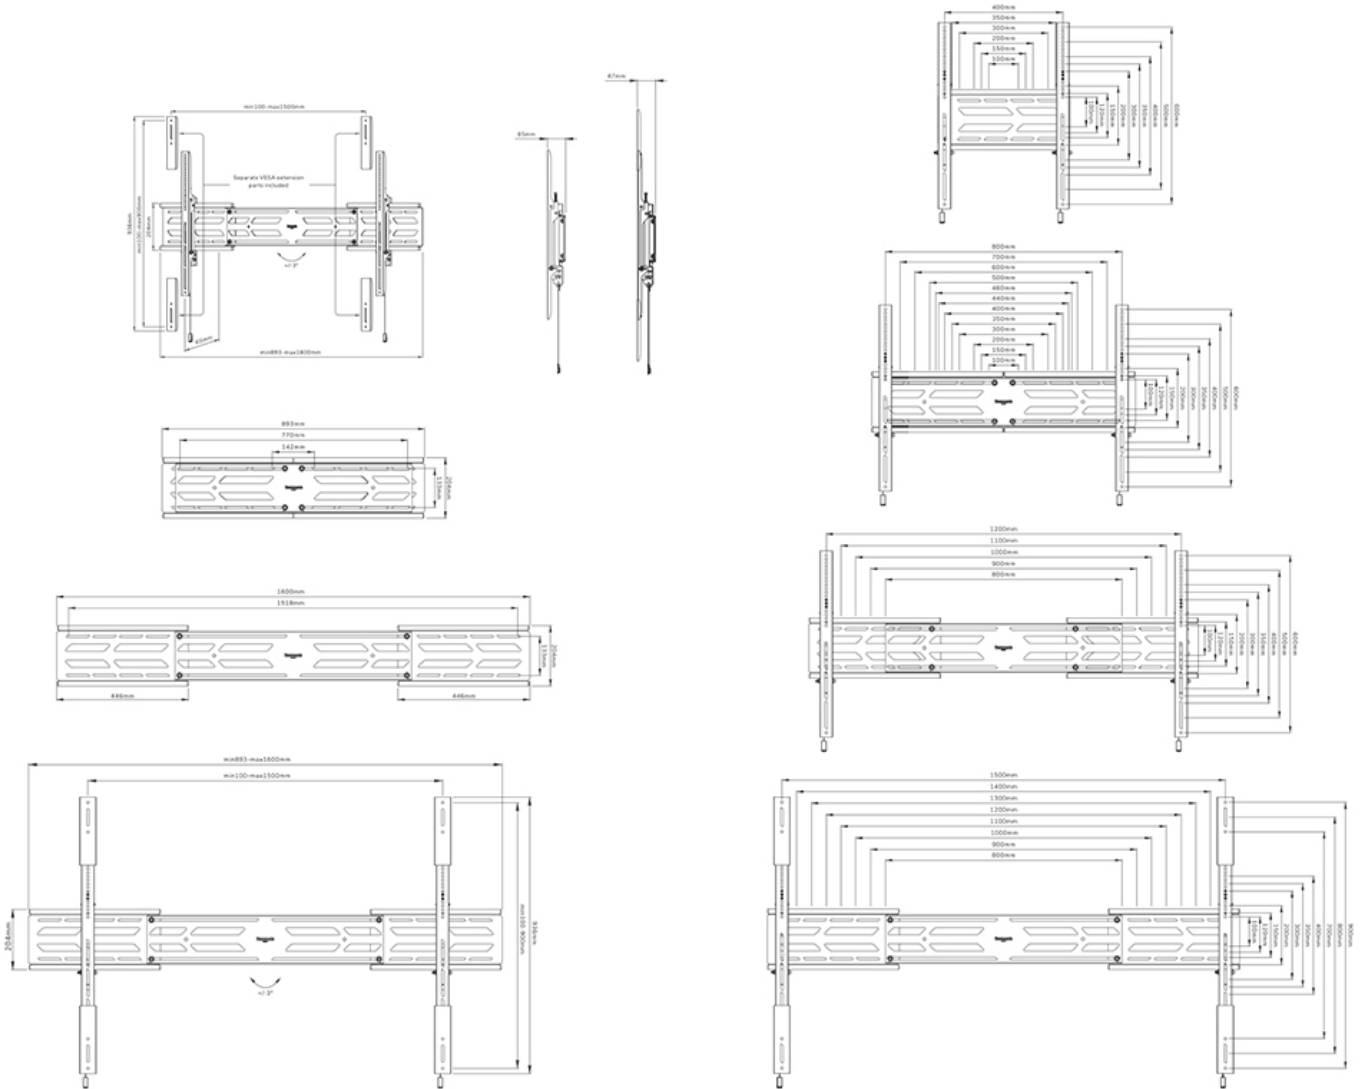

WL30S-950BL19

NEOMOUNTS WL30S-950BL19 HEAVY DUTY WALL MOUNT 55-115" - FIXED - LOCKABLE - LANDSCAPE AND PORTRAIT

Neomounts