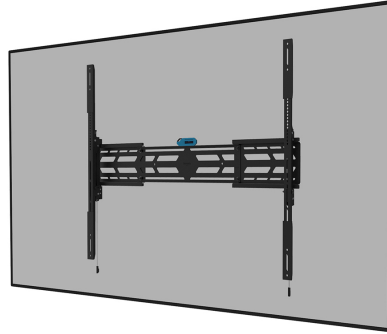

WL30S-950BL19

SPECIFICATIONS

GENERAL

Min. screen size*	55
Max. screen size*	115
Max. weight	160
Screens	1
Distance to wall	6,7 cm
VESA maximum	1500x900 mm
VESA minimum	100x100 mm

FUNCTIE

Type	Fixed
Height adjustment	0-2 cm
Width adjustment	89,3-160 cm
Lockable	Lockable - Security screw included
Rotate (degrees)	+3°, -3°
Height	93,6 cm
Width	160 cm
Depth	6,7 cm
Adjustment type	Micro adjustment

NEOMOUNTS WL30S-950BL19 HEAVY DUTY WALL MOUNT 55-115" - FIXED - LOCKABLE - LANDSCAPE AND PORTRAIT

Neomounts

Neomounts

Neomounts WL30S-950BL19 Fixed heavy duty wall mount - 55-115" screen - max 160 kg - VESA 100x100-1500x900 - d 6,7 cm - level adjustment - lockable (incl. security screw, excl. lock) - landscape and portrait - black

The Neomounts WL30S-950BL19 is a fixed heavy-duty wall mount for flat screens up to 115" with a maximum weight capacity of 160 kg. It is possible to install the screen in both portrait and landscape orientation. The mount features individual height adjustable brackets and level adjustment is available for the perfect installation.

The WL30S-950BL19 has a depth of 6,5 cm and is, thanks to the included vertical extension brackets, suitable for screens that meet VESA hole pattern 100x100 to 1500x900 mm. Due to the unique extendable design, the mount can be adjusted to a wide range of screens dimensions; from 55" up to 115". It is possible to lock the mount using a padlock (not included).