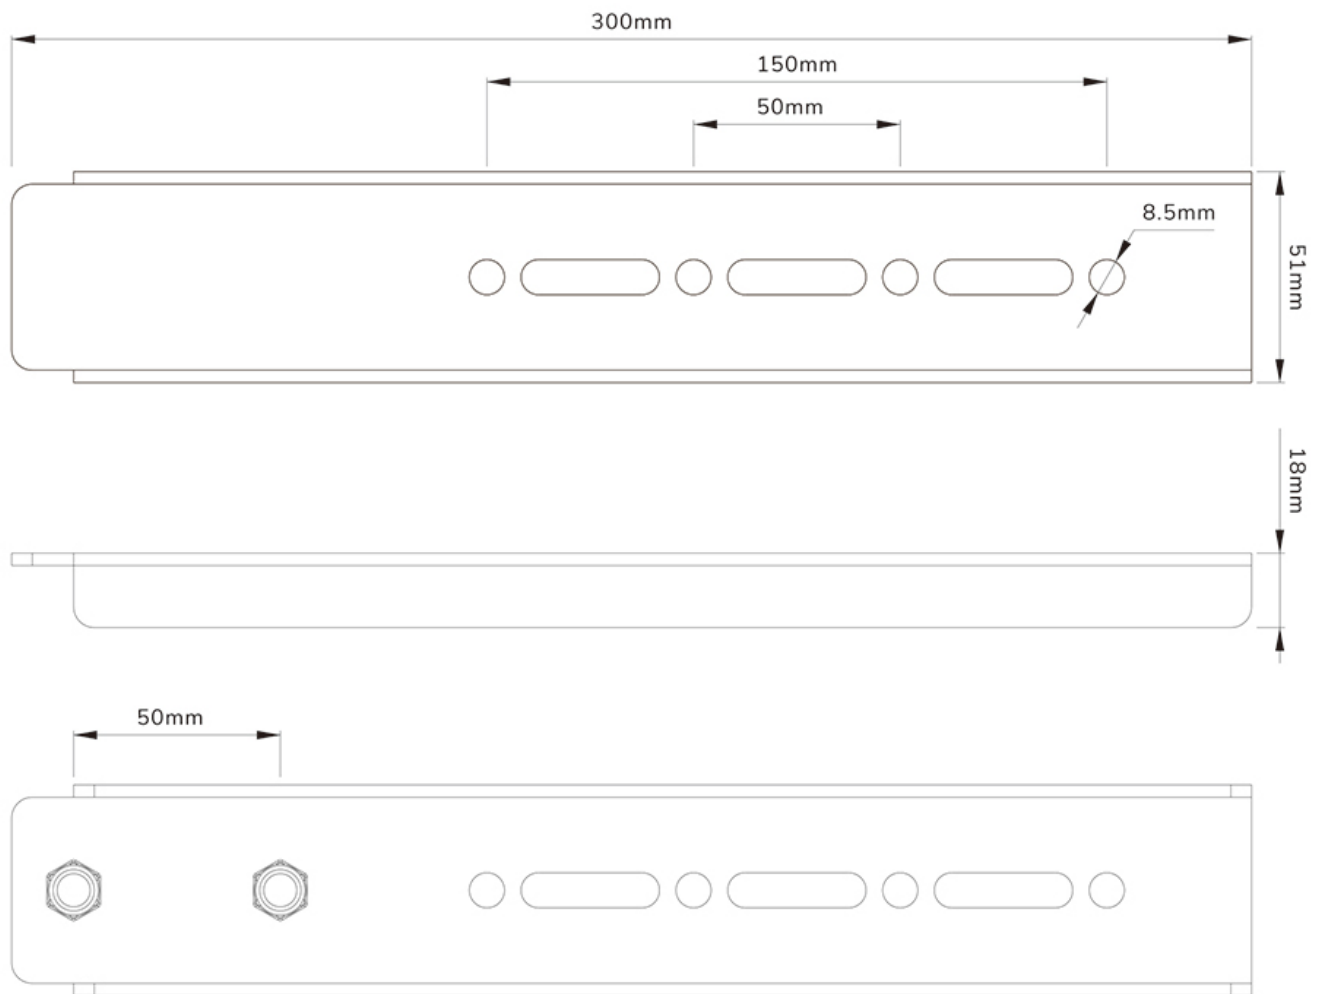

AWLS-950BL1

NEOMOUNTS VESA EXTENSION KIT

Neomounts