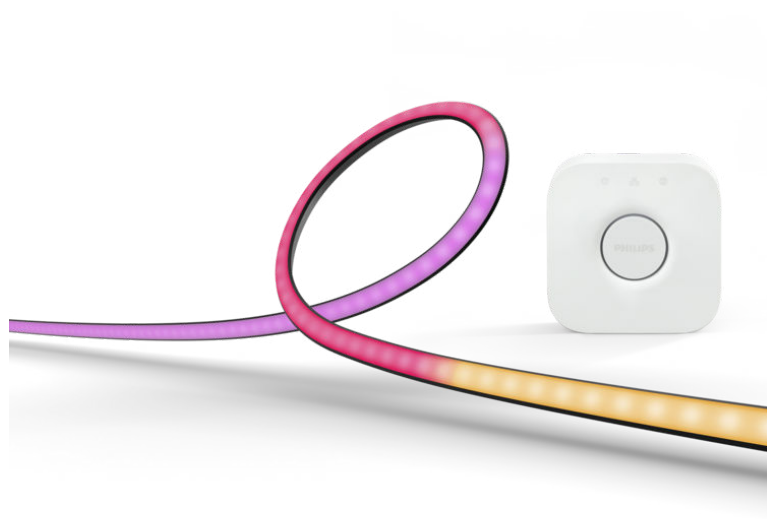

### LIGHTSTRIPS

Made for 24" to 27" monitors

Includes power supply and  
mounts

Blends white and coloured light

Includes Hue Bridge

8719514434639

## Easy smart lighting

Get a gradient of reactive, colourful light for your gaming setup. Attach the Play gradient lightstrip to the back of your 24"–27" monitor with the included mounts. Start syncing with the Hue Sync desktop app to see the action on your screen reflected in the light. Hue Bridge included.

## Made for monitors

The Play gradient lightstrip mounts to the back of your single- or triple-monitor setup, bending easily around its corners.

## Easy to install

The Play gradient lightstrip comes in three sizes for single- and triple-monitor setups, and includes mounting clips, making it easy to attach to the back of your monitor.