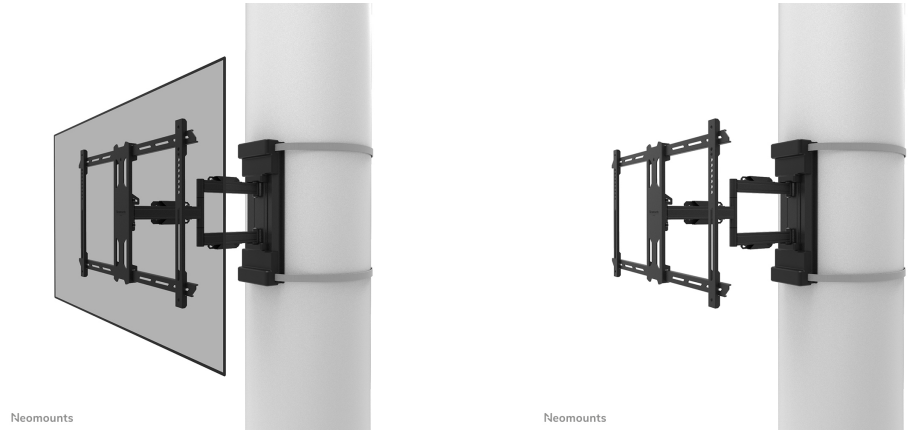

WL40S-910BL16

SPECIFICATIONS

GENERAL

Min. screen size*	40 inch
Max. screen size*	70 inch
Max. weight	45 kg (per screen)
Screens	1
VESA minimum	200x100 mm
VESA maximum	600x400 mm
Distance to wall	8,2-59 cm

FUNCTIONALITY

Type	Full motion
Depth adjustment	8,2-59 cm
Tilt (degrees)	+12°, -2°
Swivel (degrees)	+45°, -45°
Rotate (degrees)	+3°, -3°
Height	52 cm
Width	71 cm
Depth	59 cm
Adjustment type	Manual Micro adjustment
Lockable	Not lockable

NEOMOUNTS TV PILLAR MOUNT

Neomounts WL40S-910BL16 full motion pillar mount for 40-70" screens - Black

The Neomounts WL40S-910BL16 is a full motion pillar mount for screens up to 70" with a maximum weight capacity of 45 kg. The versatile tilt (14°) and swivel (90°) technology allows you to create the optimum viewing angle. The mount is suitable for Ø25-100 cm cylinder, square and rectangular pillars. Level adjustment is available for the perfect installation.

The WL40S-910BL16 has a depth of 8,2-59 cm and is suitable for screens that meet VESA hole pattern 200x100 to 600x400 mm. The pillar mount has a strap of 350 cm.

The mount is equipped with metal cable management to secure any loose cables. The ratchet clamp ensures easy installation, as well as the separate magnetic spirit level tool that is included.