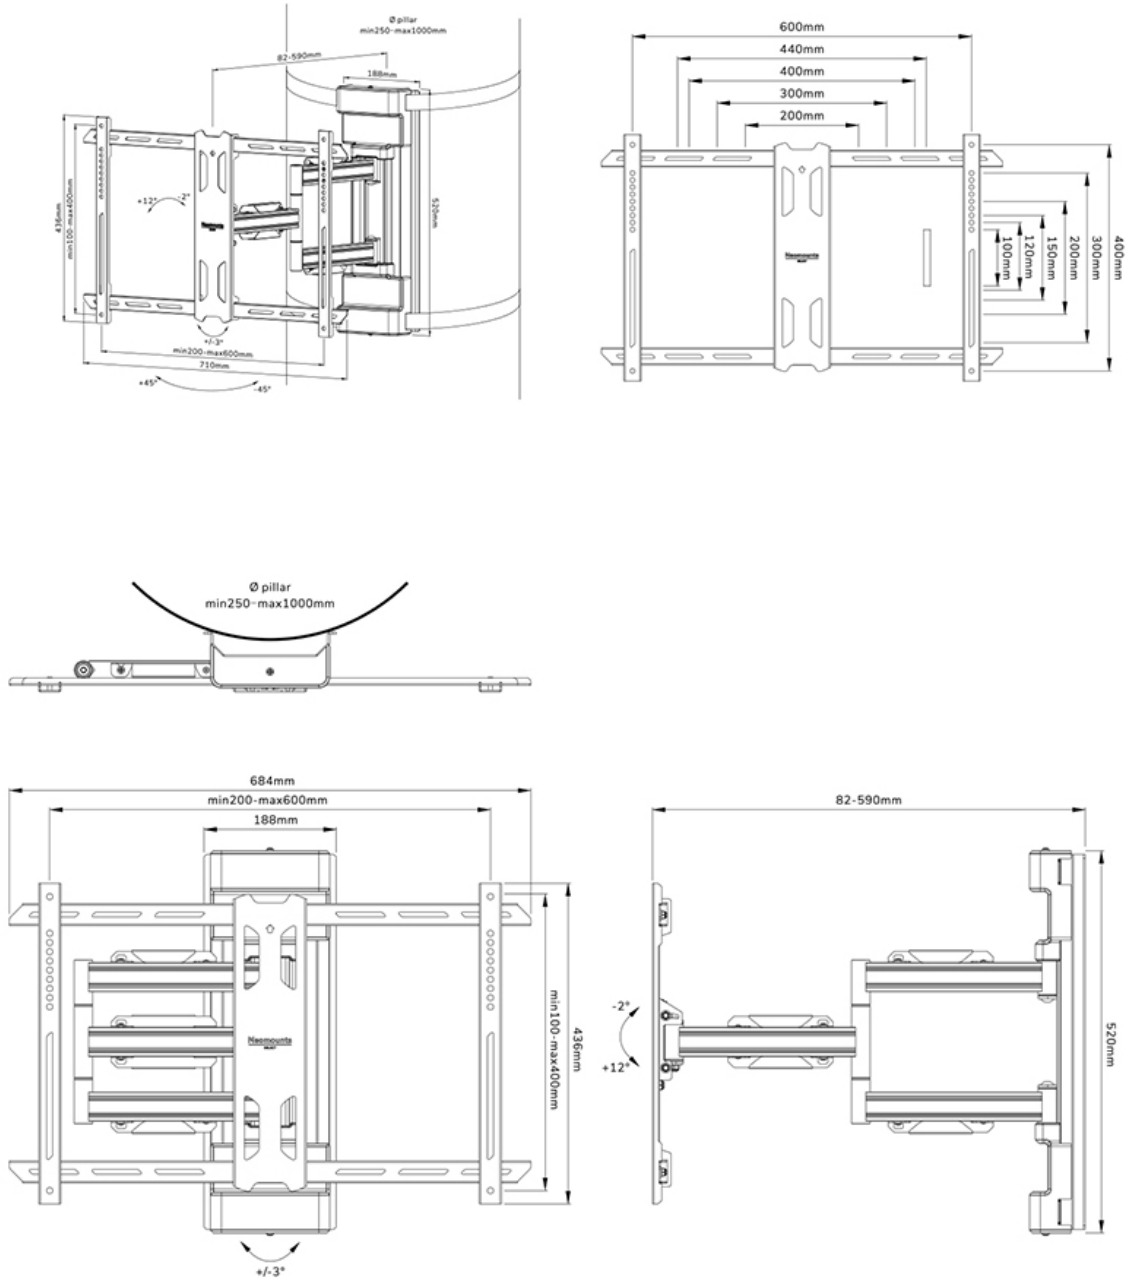

WL40S-910BL16

NEOMOUNTS TV PILLAR MOUNT

Neomounts