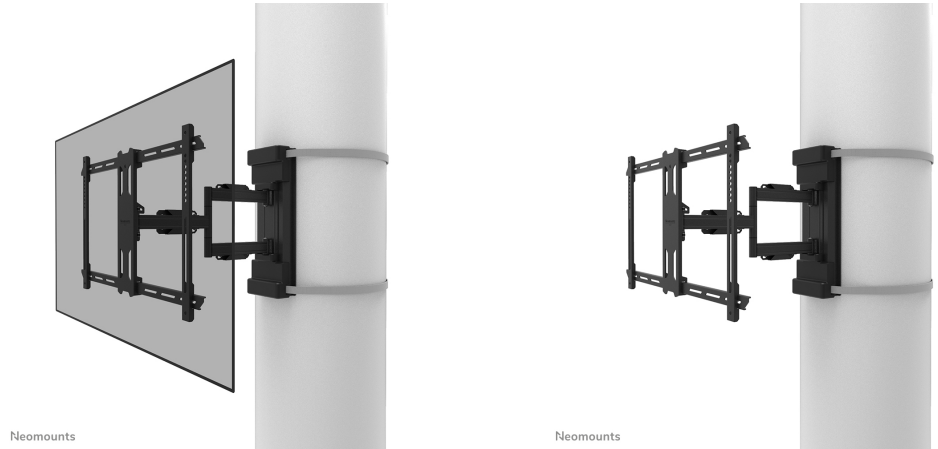

#### FUNCTIE

Type	Full motion
Depth adjustment	8,2-59 cm
Lockable	Not lockable
Tilt (degrees)	+12°, -2°
Swivel (degrees)	+45°, -45°
Rotate (degrees)	+3°, -3°
Height	52 cm
Width	71 cm
Depth	59 cm
Adjustment type	Manual Micro adjustment

## NEOMOUNTS WL40S-910BL16 TV PILLAR MOUNT 40-70" - FULL MOTION - DIAM. 25-100 CM

### Neomounts WL40S-910BL16 Full motion TV pillar mount - 40-70" - max 45 kg - VESA 200x100-600x400 - suitable for Ø 25-100 cm - d 8,2-59 cm - level adjustment - black

The Neomounts WL40S-910BL16 is a full motion pillar mount for screens up to 70" with a maximum weight capacity of 45 kg. The versatile tilt (14°) and swivel (90°) technology allows you to create the optimum viewing angle. The mount is suitable for Ø25-100 cm cylinder, square and rectangular pillars. Level adjustment is available for the perfect installation.

The WL40S-910BL16 has a depth of 8,2-59 cm and is suitable for screens that meet VESA hole pattern 200x100 to 600x400 mm. The pillar mount has a strap of 350 cm.

The mount is equipped with metal cable management to secure any loose cables. The ratchet clamp ensures easy installation, as well as the separate magnetic spirit level tool that is included.