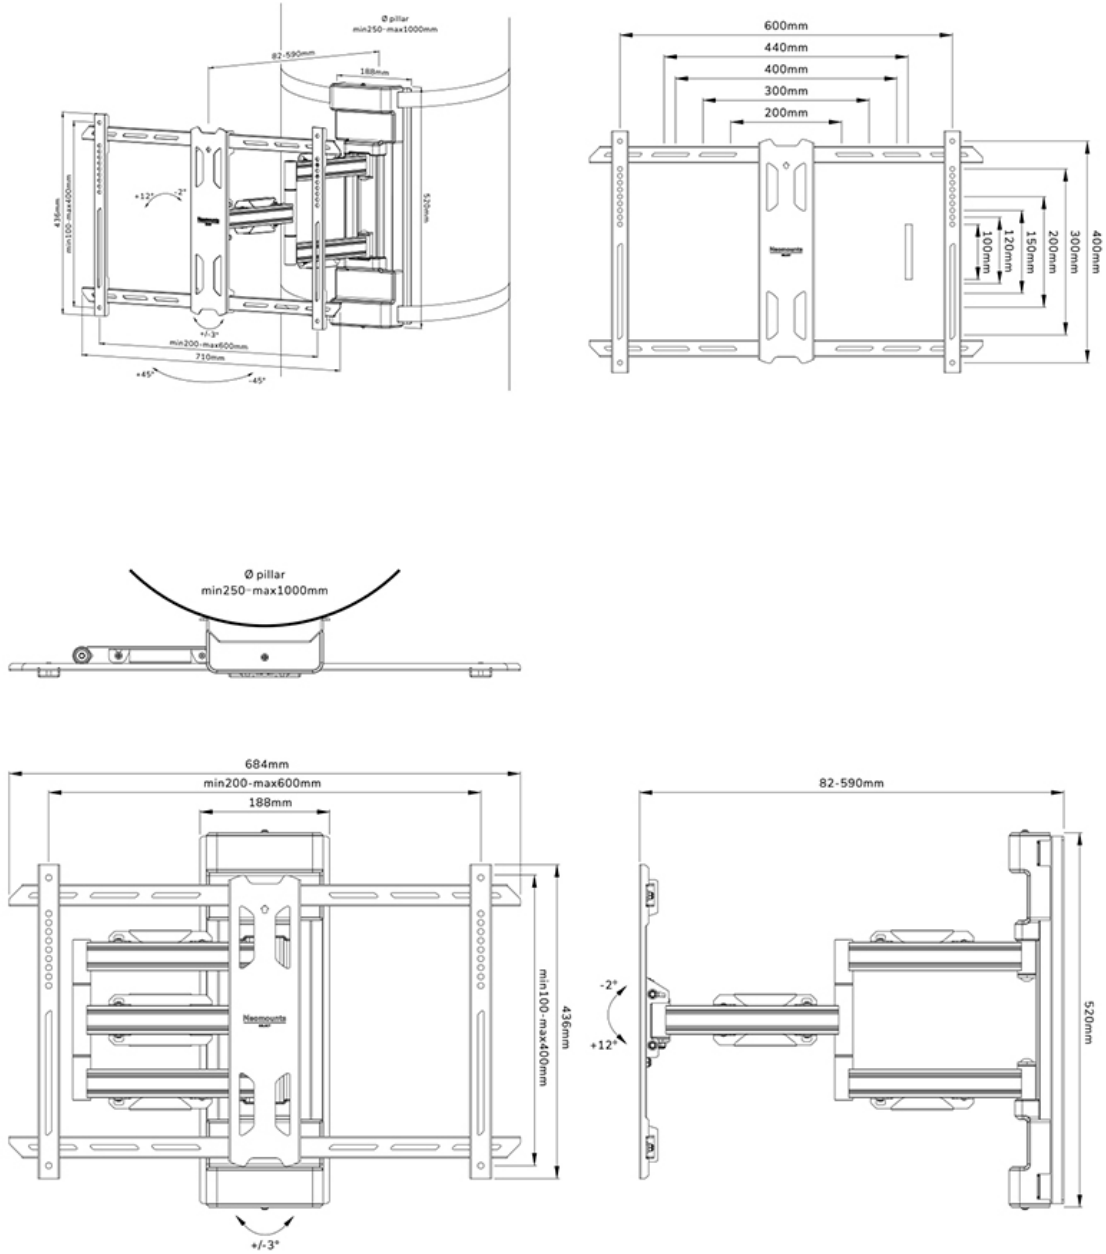

## NEOMOUNTS WL40S-910BL16 TV PILLAR MOUNT 40-70" - FULL MOTION - DIAM. 25-100 CM

### Neomounts WL40S-910BL16 Full motion TV pillar mount - 40-70" - max 45 kg - VESA 200x100-600x400 - suitable for Ø 25-100 cm - d 8,2-59 cm - level adjustment - black

The Neomounts WL40S-910BL16 is a full motion pillar mount for screens up to 70" with a maximum weight capacity of 45 kg. The versatile tilt (14°) and swivel (90°) technology allows you to create the optimum viewing angle. The mount is suitable for Ø25-100 cm cylinder, square and rectangular pillars. Level adjustment is available for the perfect installation.

The WL40S-910BL16 has a depth of 8,2-59 cm and is suitable for screens that meet VESA hole pattern 200x100 to 600x400 mm. The pillar mount has a strap of 350 cm.

The mount is equipped with metal cable management to secure any loose cables. The ratchet clamp ensures easy installation, as well as the separate magnetic spirit level tool that is included.

## NEOMOUNTS WL40S-910BL16 TV PILLAR MOUNT 40-70" - FULL MOTION - DIAM. 25-100 CM

Neomounts