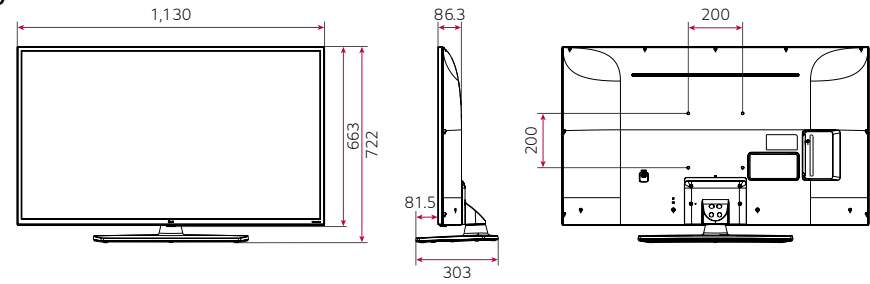

Lock Mode

Lock Mode blocks external input signals with non-compliant content. This is a useful feature for preventing misuse of TVs in public spaces.

DIMENSION (unit: mm)

55"

50"

43"

CONNECTIVITY

55" / 50" / 43"