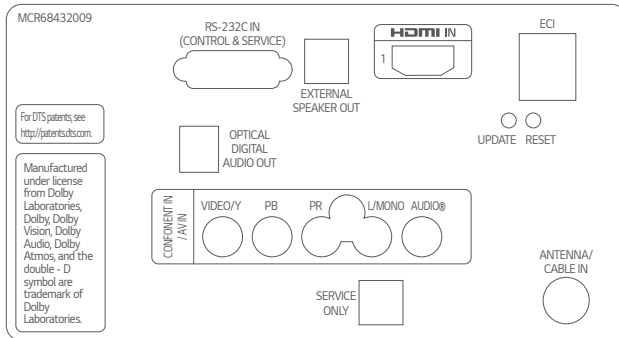

Lock Mode

Lock Mode blocks external input signals with non-compliant content. This is a useful feature for preventing misuse of TVs in public spaces.

DIMENSION (unit: mm)

55"

50"

43"

CONNECTIVITY

55" / 50" / 43"