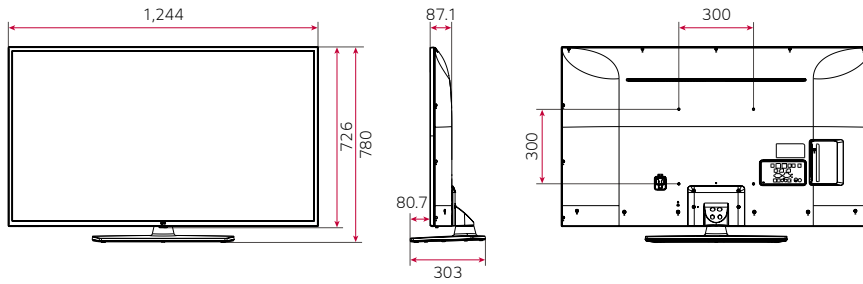

Lock Mode

Lock Mode blocks external input signals with non-compliant content. This is a useful feature for preventing misuse of TVs in public spaces.

DIMENSION (unit: mm)

55"

50"

43"

CONNECTIVITY

55" / 50" / 43"