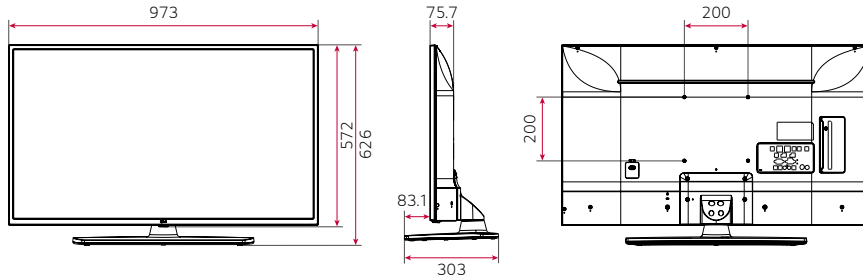

Lock Mode

Lock Mode blocks external input signals with non-compliant content. This is a useful feature for preventing misuse of TVs in public spaces.

DIMENSION (unit: mm)

55"

50"

43"

CONNECTIVITY

55" / 50" / 43"