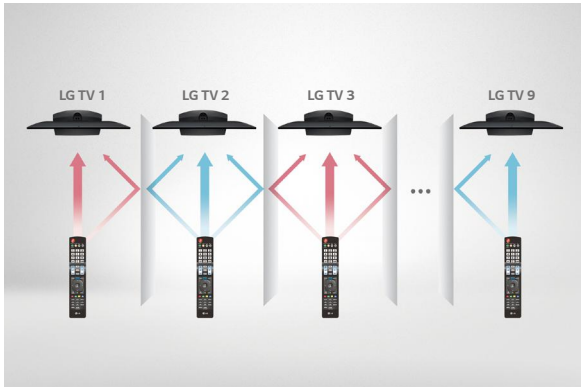

Commercial Swivel Stand

The UT343H commercial grade stand swivels to allow guests to view the TV from virtually any angle and can easily be fastened to a tabletop for security purposes.

IR Pass Through and Control

Connect an LG Commercial STB to the RS-232C port on the TV to create a system that provides Pro:Centric functionality, as well as RF or IP content.

Essential Commercial TV with 4K Active HDR

UT343H (NA)

HOSPITALITY FEATURE

Multi IR

Multi-code IR function eliminates any remote control signal interference between TVs in rooms with multiple TVs installed.

Welcome Screen

Display a warm greeting message with your hotel name and logo on the TV when it is turned on. The welcome screen provides an inviting, personalized experience for your guests.