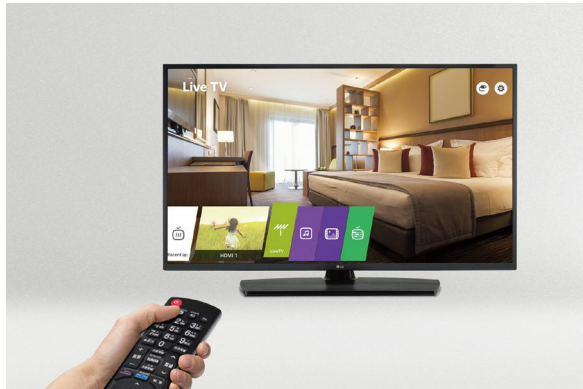

Commercial Swivel Stand

The UT343H commercial grade stand swivels to allow guests to view the TV from virtually any angle and can easily be fastened to a tabletop for security purposes.

IR Pass Through and Control