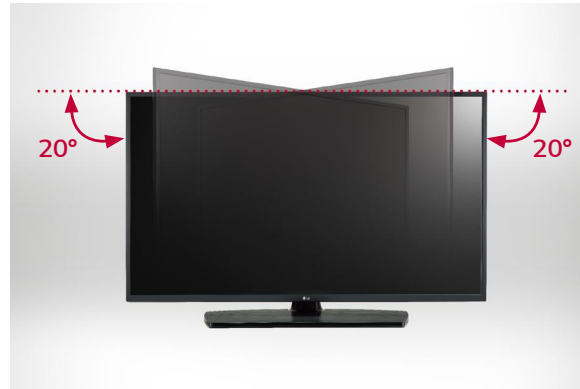

Commercial Swivel Stand

The UT343H commercial grade stand swivels to allow guests to view the TV from virtually any angle and can easily be fastened to a tabletop for security purposes.

IR Pass Through and Control