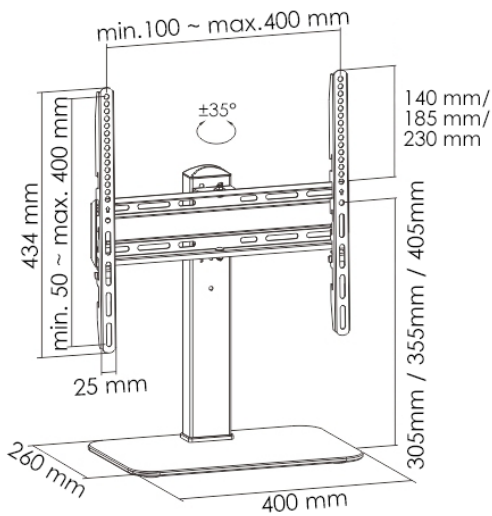

Universal Desktop Stand for Monitors and TVs from 32" to 55"

Features:

- ▶ Suitable for 32"-55" monitors, also for curved TVs
- ▶ Maximum load capacity: 40 kg
- ▶ Maximum VESA supported: 400 x 400
- ▶ Swivel range: +/- 35°
- ▶ Height adjustment in 3 positions
- ▶ Sturdy, powder-coated steel construction
- ▶ Glossy black tempered glass base (8 mm thick)
- ▶ With integrated cable management system
- ▶ Dimensions: (W) 434 x (D) 280 x (H) 666 mm
- ▶ Column dimension: base 70 x 40 mm / steel thickness 1,5 mm
- ▶ Small package size for relatively lower transportation costs and storage fees

Package contents:

- ▶ Desktop TV / monitor stand
- ▶ User Manual

Available colors:

black

ICA-LCD 323M

Color: Black
Barcode: 8059018364101