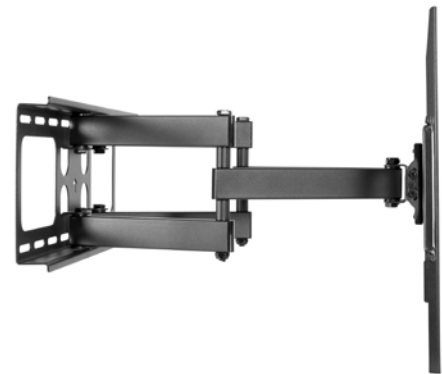

## Dual-arm full-motion wall mount for 32"-55" TVs

### Features:

- ▶ Full motion allows maximum flexibility, tilts and swivel your TV for easy viewing from any seat in a room
- ▶ Fit Screen Size: 32"-55"
- ▶ VESA max: 400x400
- ▶ Weight capacity: 50 kg
- ▶ Tilt Range: +10° -20°; Swivel Range: +60° -60°
- ▶ Screen Level: +3° -3°
- ▶ Distance from wall: min. 64 max 510 mm
- ▶ Fits Curved TV
- ▶ Integrated cable management

### Package contents:

- ▶ Dual-arm full-motion wall mount for 32"-55" TVs
- ▶ Fixing accessories
- ▶ User's guide

32"-55"

50 kg

400x400  
max

VESA

Cable  
management

Fits curved  
TV