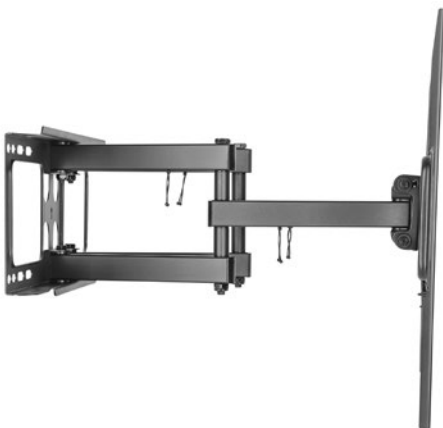

Full-motion TV Wall Mount for 37"-70" LED, LCD Flat Panel TVs

Features:

- ▶ Full motion allows maximum flexibility - tilts and swivel the TV for easy viewing from any seat in a room
- ▶ Fits screen size: from 37" to 70"
- ▶ VESA compatible: 600x400
- ▶ Weight capacity: 40 kg
- ▶ Tilt: +5°~ -15°; swivel: +60°~-60°
- ▶ Profile: min. 53 max 464 mm
- ▶ Fits curved TVs
- ▶ Integrated cable management

Package contents:

- ▶ Full-motion TV Wall Mount for 32"-55" LED, LCD Flat Panel TVs
- ▶ Fixing accessories
- ▶ User's guide

37"-70"

40 kg

600x400
max
VESA

Cable
management

Fits
curved TVs

Available colors:

black

ICA-PLB 344LY

Color: Black

Barcode: 8059018361247