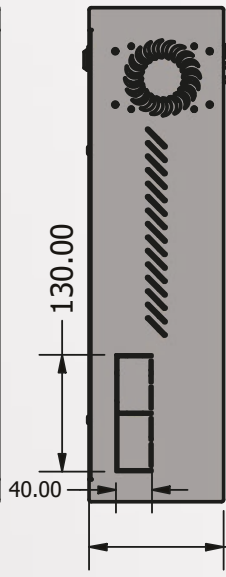

### Dimensions

Width:580mm  
Height:550mm  
Depth:150mm

### Material

1.2mmSteel

### Appearance

FinishSurface:PowderCoating  
Color:RAL9016

Front View

Side View

Rear View

Open Side View

Top View

Front View

Front Isometric View