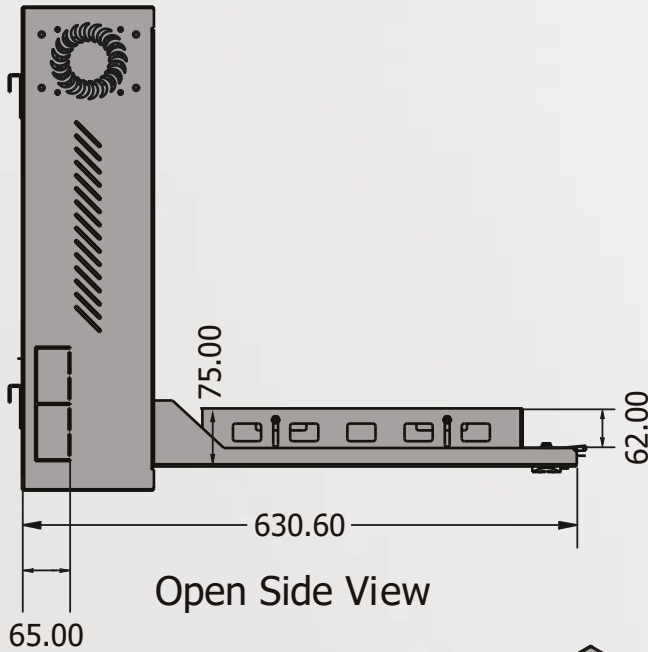

### Dimensions

Width:580mm  
Height:550mm  
Depth:150mm

### Material

1.2mmSteel

### Appearance

FinishSurface:PowderCoating  
Color:RAL9016

Front View

Side View

Rear View

Open Side View

Top View

Front View

Front Isometric View