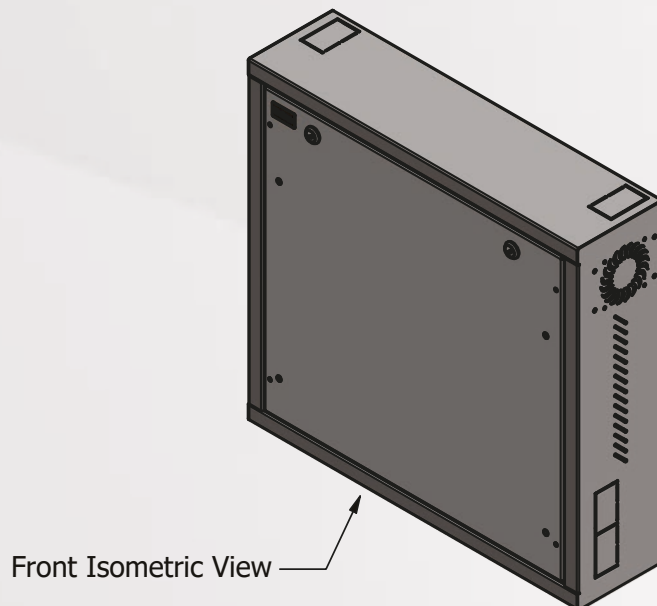

### Dimensions

Width:580mm  
Height:550mm  
Depth:150mm

### Appearance

FinishSurface:PowderCoating  
Color:RAL9016

Front View

Side View

Rear View

Open Side View

Top View

Front View

Front Isometric View