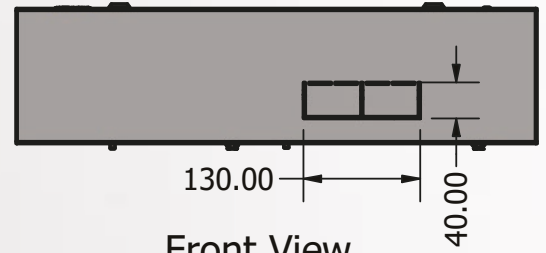

### Dimensions

Width:580mm  
Height:550mm  
Depth:150mm

### Appearance

FinishSurface:PowderCoating  
Color:RAL9016

Front View

Side View

Rear View

Open Side View

Top View

Front View

Front Isometric View