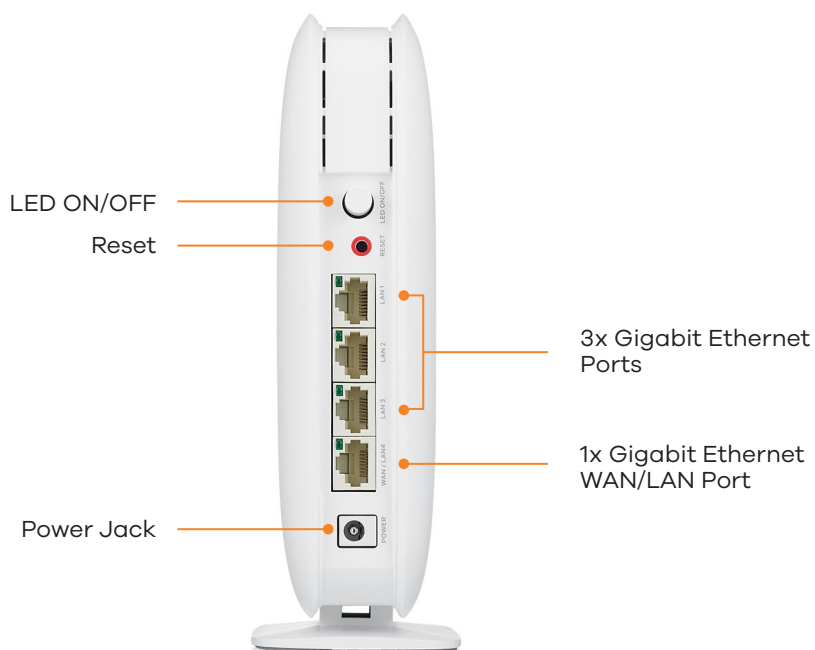

Interface

Wall-mount Kit Scenario

Download App

Q Zyxel Multy

For more product information, visit us on the web at www.zyxel.com

Copyright © 2022 Zyxel and/or its affiliates. All rights reserved.
All specifications are subject to change without notice.