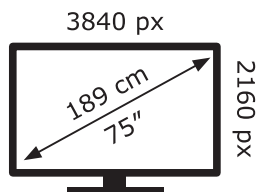

# ENERG

LG Electronics

75QNED823QB

**109** kWh/1000h

ABCDEF**G**

**200** kWh/1000h

2019/2013