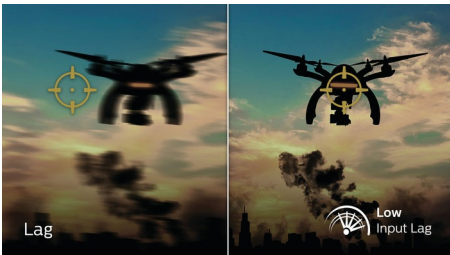

PHILIPS

Highlights

165 Hz Gaming

You play intense, competitive gaming. You demand display with lag-free, ultra-smooth images. This Philips display redraws the screen image up to 165 times per second, effectively faster than a standard display. A lower frame rate can make enemies appear to jump from spot to spot on the screen, making them difficult targets to hit. With a 165 Hz frame rate, you get those critical missing images on the screen, which shows enemy movement in ultra-smooth motion so you can easily target them. With ultra-low input lag and no screen tearing, this Philips display is your perfect gaming partner.

Low input lag

Input lag is the amount of time that elapses between performing an action with connected devices and seeing the result on screen. Low input lag reduces the time delay between entering a command from your devices to monitor, greatly improving play on twitch-sensitive video games, particularly important for playing fast-paced, competitive games.