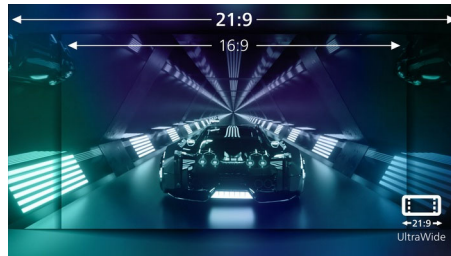

UltraWide CrystalClear images

These Philips screens deliver Crystal Clear, UltraWide Quad HD 3440 x 1440 pixel images. Utilising high-performance panels with high-density pixel count and 178/178 wide viewing angles, these new displays will make your images and graphics come alive. The UltraWide 21:9 format enables more productivity with more room for side-by-side comparisons and more viewable spreadsheet columns. Whether you are a demanding professional requiring extremely detailed information for CAD-CAM solutions or a financial wizard working on huge spreadsheets, Philips displays deliver Crystal Clear images.