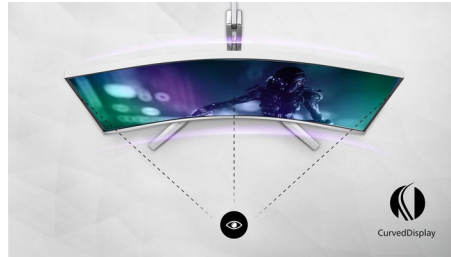

Features designed for gamers' needs

- Ambiglow intensifies entertainment with a halo of light
- Enhanced audio with DTS Sound™
- LowBlue mode and Flicker-free easy-on-the eyes viewing
- Access and display multiple sources on two devices

PHILIPS

Highlights

165 Hz Gaming

You play intense, competitive gaming. You demand display with lag-free, ultra-smooth images. This Philips display redraws the screen image up to 165 times per second, effectively faster than a standard display. A lower frame rate can make enemies appear to jump from spot to spot on the screen, making them difficult targets to hit. With a 165 Hz frame rate, you get those critical missing images on the screen, which shows enemy movement in ultra-smooth motion so you can easily target them. With ultra-low input lag and no screen tearing, this Philips display is your perfect gaming partner.

Low input lag

Input lag is the amount of time that elapses between performing an action with connected devices and seeing the result on screen. Low input lag reduces the time delay between entering a command from your devices to monitor, greatly improving play on twitch-sensitive video games, particularly important for playing fast-paced, competitive games.

Curved display design

Desktop monitors offer a personal user experience, which suits a curved design very well. The curved screen provides a pleasant yet subtle immersion effect, which focuses on you at the centre of your desk.