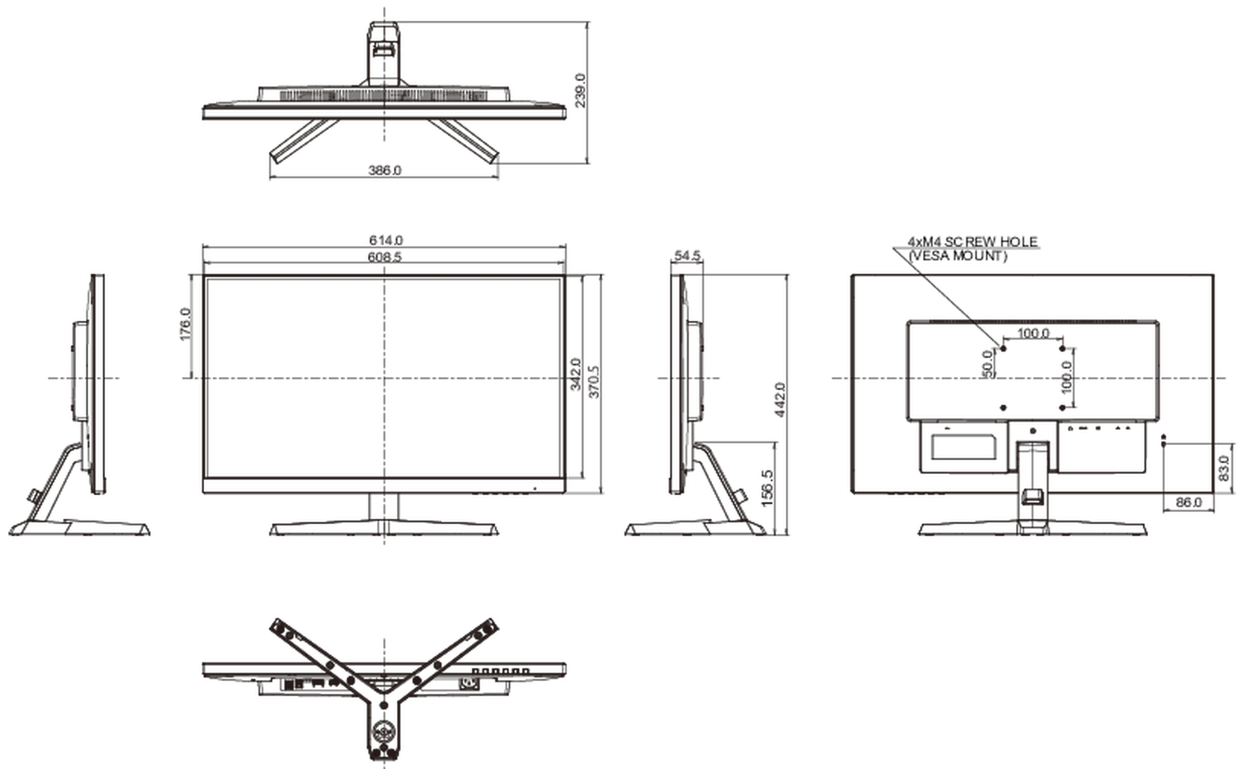

04 MECHANICAL

Display position adjustments	tilt
Tilt angle	21.5° up; 3.5° down
VESA mounting	100 x 100mm
Cable management system	yes

05 ACCESSORIES INCLUDED

Cables power, USB, HDMI, DP

Other quick start guide, safety guide

Energy efficiency class (Regulation (EU) 2017/1369)

E

REACH SVHC above 0.1%: Lead

08 DIMENSIONS / WEIGHT

Product dimensions W x H x D 614 x 442 x 239mm

Weight (without box) 4.4kg

EAN code 4948570121069

All trademarks and registered trademarks acknowledged. E & O E. Specification subject to change without notice. All LCD's comply with ISO-9241-307:2008 in connection with pixel defects.