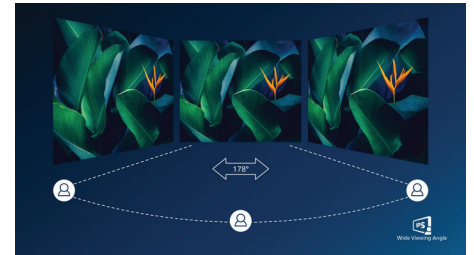

LowBlue Mode

Studies have shown that just as ultra-violet rays can cause eye damage, shortwave length blue light rays from LED displays can cause eye damage and affect vision over time. Developed

for wellbeing, Philips LowBlue Mode setting uses a smart software technology to reduce harmful shortwave blue light.

EasyRead mode

EasyRead mode for a paper-like reading experience

IPS technology

IPS displays use an advanced technology which gives you extra wide viewing angles of 178/178 degree, making it possible to view the display from almost any angle - even in 90 degree Pivot mode! Unlike standard TN panels, IPS displays gives you remarkably crisp images with vivid colors, making it ideal not only for Photos, movies and web browsing, but also for professional applications which demand color accuracy and consistent brightness at all times.