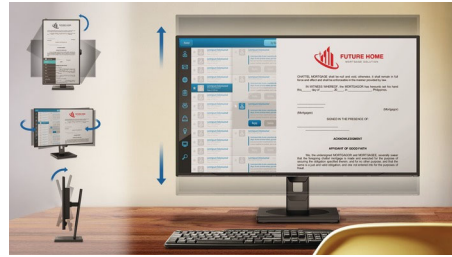

Designed for people

- All your connections through one USB-C cable
- Narrow border display for seamless appearance
- SmartErgoBase enables people-friendly ergonomic adjustments
- Less eye fatigue with Flicker-free technology
- LowBlue Mode for easy on-the-eyes productivity
- EasyRead mode for a paper-like reading experience

UltraNarrow Border

The new Philips displays feature ultra-narrow borders which allow for minimal distractions and maximum viewing size. Especially suited for multi-display or tiling setup like gaming, graphic design and professional applications, the ultra-narrow border display gives you the feeling of using one large display.

SmartErgoBase

The SmartErgoBase is a monitor base that delivers ergonomic display comfort and provides cable management. The base can swivel, tilt and rotate to various angles to ensure maximum comfort. The height adjustable stand guarantees the optimal viewing level, reducing the physical strains of a long workday, while cable management reduces cable clutter and keeps the workspace neat and professional.