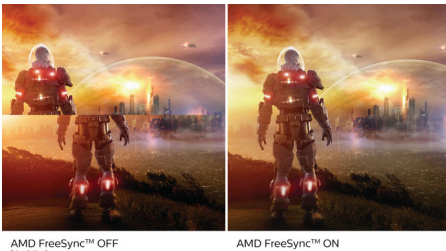

AMD FreeSync™ Premium

Gaming shouldn't be a choice between choppy gameplay or broken frames. AMD FreeSync™ Premium equips serious gamers with a fluid, tear-free gameplay experience at peak performance. There are no compromises, game confidently with a high refresh rate, low framerate compensation and low latency.