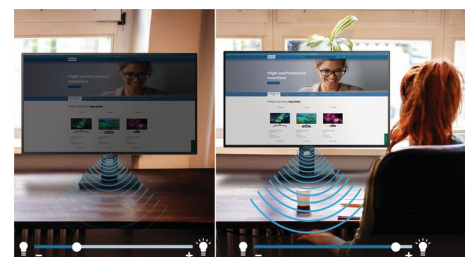

setting uses a smart software technology to reduce harmful shortwave blue light.

EasyRead mode

EasyRead mode for a paper-like reading experience

SmartErgoBase

The SmartErgoBase is a monitor base that delivers ergonomic display comfort and provides cable management. The user-friendly height, swivel, tilt and rotation angle adjustments of the base allow the monitor to be positioned for maximum comfort to help ease the physical strains of a long workday. In addition, cable management reduces cable clutter and keeps the workspace neat and professional.

PowerSensor

PowerSensor is a built-in 'people sensor' that transmits and receives harmless infrared signals to determine if the user is present and then automatically reduces monitor brightness when the user steps away from the desk, cutting energy costs by up to 80 percent and prolonging monitor life