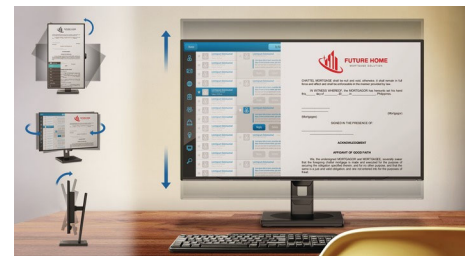

setting uses a smart software technology to reduce harmful shortwave blue light.

EasyRead mode

EasyRead mode for a paper-like reading experience

SmartErgoBase

The SmartErgoBase is a monitor base that delivers ergonomic display comfort and provides cable management. The user-friendly height, swivel, tilt and rotation angle adjustments of the base allow the monitor to be positioned for maximum comfort to help ease the physical strains of a long workday. In addition, cable management reduces cable clutter and keeps the workspace neat and professional.