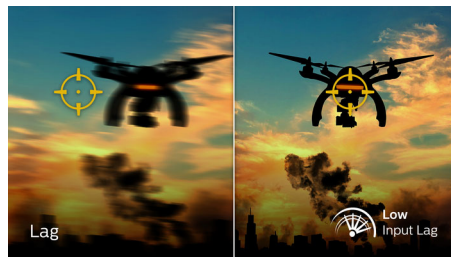

165 Hz Gaming

You play intense, competitive gaming. You demand display with lag free, ultra-smooth images. This Philips display redraws the screen image up to 165 times per second, effectively faster than a standard display. A lower frame rate can make enemies appear to jump from spot to spot on the screen, making them difficult targets to hit. With 165 Hz frame rate, you get those critical missing images on the screen which shows enemy movement in ultra-smooth motion so you can easily target them. With ultra-low input lag and no screen tearing, this Philips display is your perfect gaming partner

1 ms MPRT fast response

MPRT (motion picture response time) is a more intuitive way to describe response time, which directly refers to the duration between seeing blurry noise and clean, crisp images. The Philips gaming monitor with 1 ms MPRT effectively eliminates smearing and motion blur and delivers sharper and more precise visuals to enhance your gaming experience. The best choice for playing thrilling and twitch-sensitive games.

Low Input Lag

Input lag is the amount of time that elapses between performing an action with connected devices and seeing the result on screen. Low input lag reduces the time delay between entering a command from your devices to monitor, greatly improving play on twitch-sensitive video games, particularly important for playing fast-paced, competitive games.