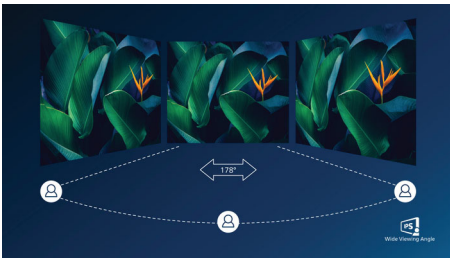

Greener everyday

- Eco-friendly materials meet major international standards
- Low power consumption saves energy bills

PHILIPS

LCD monitor with Ultra Wide-Color
E Line 27" (68.6 cm), 1920 x 1080 (Full HD)

IPS technology

IPS displays use an advanced technology which gives you extra wide viewing angles of 178/178 degree, making it possible to view the display from almost any angle. Unlike standard TN panels, IPS displays gives you remarkably crisp images with vivid colors, making it ideal not only for Photos, movies and web browsing, but also for professional applications which demand color accuracy and consistent brightness at all times.