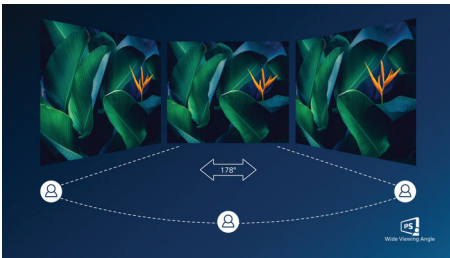

IPS technology

IPS displays use an advanced technology which gives you extra wide viewing angles of 178/178 degree, making it possible to view the display from almost any angle. Unlike standard TN panels, IPS displays gives you remarkably crisp images with vivid colors, making it ideal not only for Photos, movies and web browsing, but also for professional applications which demand color accuracy and consistent brightness at all times.