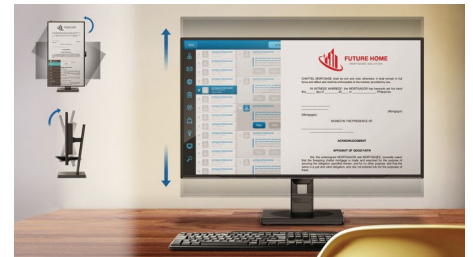

## LowBlue Mode & Flicker-free

Our LowBlue Mode and Flicker-free technology have been developed to reduce eye strain and fatigue often caused by long hours in front of a monitor.

## Built-in stereo speakers

A pair of high quality stereo speakers built into a display device. It can be visible front firing, or invisible down firing, top firing, rear firing, etc depending on model and design.

## Compact Ergo Base

The Compact Ergo Base is a people-friendly Philips monitor base that tilts, pivot and height-adjusts so each user can position the monitor for maximum viewing comfort and efficiency.