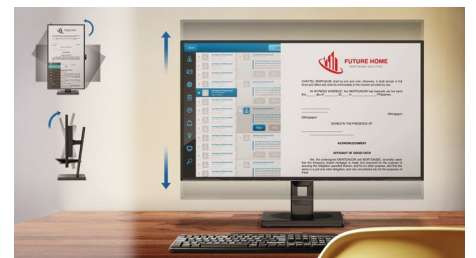

customized settings based on different games, ensuring best performance.

LowBlue Mode & Flicker-free

Our LowBlue Mode and Flicker-free technology have been developed to reduce eye strain and fatigue often caused by long hours in front of a monitor.

Built-in stereo speakers

A pair of high quality stereo speakers built into a display device. It can be visible front firing, or invisible down firing, top firing, rear firing, etc depending on model and design.

Compact Ergo Base

The Compact Ergo Base is a people-friendly Philips monitor base that tilts, pivot and height-adjusts so each user can position the monitor for maximum viewing comfort and efficiency.

USB-C