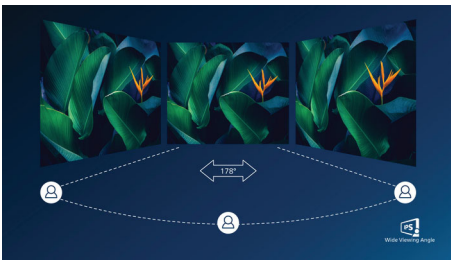

PHILIPS

LCD monitor with Windows Hello Webcam
5000 series 27" (68.6 cm), 2560 x 1440 (QHD)

27E1N5600HE/75

Highlights

USB-C connection

This Philips display features a USB type-C connector with power delivery. With intelligent and flexible power management, you can power charge your compatible device directly. Its slim, reversible USB-C allows for easy, one-cable connection. You can watch high resolution video and transfer data at a super-speed, while powering up and re-charging your compatible device at the same time.

IPS technology

IPS displays use an advanced technology which gives you extra wide viewing angles of 178/178 degree, making it possible to view the display from almost any angle. Unlike standard TN panels, IPS displays gives you remarkably crisp images with vivid colors, making it ideal not only for Photos, movies and web browsing, but also for professional applications which demand color accuracy and consistent brightness at all times.