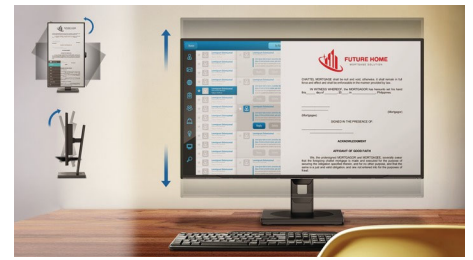

Built-in stereo speakers

A pair of high quality stereo speakers built into a display device. It can be visible front firing, or invisible down firing, top firing, rear firing, etc depending on model and design.

LowBlue Mode & Flicker-free

Our LowBlue Mode and Flicker-free technology have been developed to reduce eye strain and fatigue often caused by long hours in front of a monitor.

Compact Ergo Base

The Compact Ergo Base is a people-friendly Philips monitor base that tilts, pivot and height-adjusts so each user can position the monitor for maximum viewing comfort and efficiency.