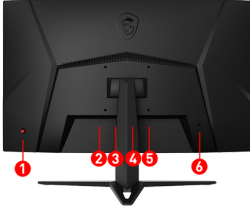

## SPECIFICATIONS

<b>Panel Size</b>	27" (69cm)
<b>Active Display Area (mm)</b>	596.736(H) x 335.664(V)
<b>Curvature</b>	1500R
<b>Panel Type</b>	VA
<b>Panel Resolution</b>	1920 x 1080 (FHD)
<b>Pixel Pitch (H x V)</b>	0.3108(H)x0.3108(V)
<b>Aspect Ratio</b>	16:9
<b>Brightness (nits)</b>	250
<b>Contrast Ratio</b>	3000:1
<b>DCR</b>	100000000:1
<b>Signal Frequency</b>	53 to 183 KHz(H) 48 to 170Hz(V)
<b>Refresh Rate</b>	170Hz
<b>Response time</b>	1ms (MPRT)
<b>DYNAMIC REFRESH RATE TECHNOLOGY</b>	FreeSync Premium
<b>Video ports</b>	1x DP(1.2a) 2x HDMI™ (1.4b)
<b>Audio ports</b>	1x Earphone out
<b>Viewing Angle</b>	178° (H) / 178° (V)
<b>Surface Treatment</b>	Anti-glare
<b>Display Colors</b>	16.7M
<b>Power Type</b>	External Adaptor 20V 2.25A
<b>Power Input</b>	100~240V, 50~60Hz
<b>Adjustment (Tilt)</b>	-5° ~ 20°
<b>DCI-P3 / sRGB</b>	93% / 117%
<b>Kensington Lock</b>	Yes
<b>Dimension (W x D x H)</b>	611.5 x 225.4 x 457.9 mm / 24.07 x 8.87 x 18.03 inch 683 x 157 x 463 mm / 26.89 x 6.18 x 18.23 inch
<b>Frameless Design</b>	Yes
<b>VESA Mounting</b>	100 x 100 mm
<b>Weight (NW / GW)</b>	4.5 kg ; 9.92 lbs 6.4 kg ; 14.11 lbs
<b>Note</b>	Display Port: 1920 x 1080 (Up to 170Hz) HDMI™: 1920 x 1080 (Up to 144Hz)

### CONNECTIONS

1. 5-way joystick navigator
2. 1x DC Jack
3. 2x HDMI™ (1.4b)
4. 1x Display Port (1.2a)
5. 1x Earphone out
6. 1x Kensington lock