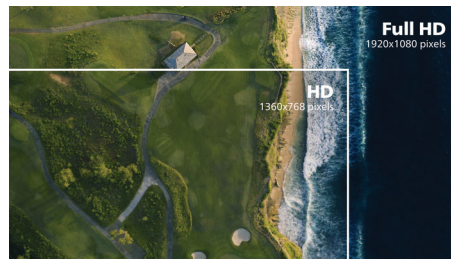

16:9 Full HD display

Picture quality matters. Regular displays deliver quality, but you expect more. This display features enhanced Full HD 1920 x 1080 resolution. With Full HD for crisp detail paired with high brightness, incredible contrast and realistic colors expect a true to life picture.