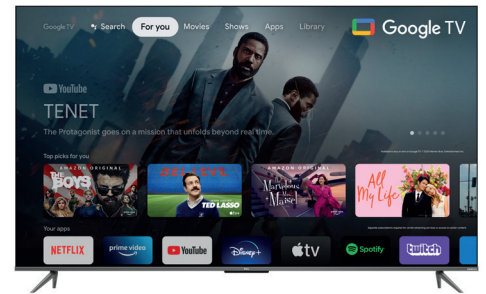

TCL

65C635

DISPLAY

Screen size (inches/cm)	65 / 165.1
Visible screen size : diagonal(inches/cm)	64.5 / 164
Panel resolution	UHD
Wide color Technology	Quantum Dot
HDR (High Dynamic Range)	Yes
HDR formats	Dolby Vision, HDR10, HDR10+, PQ10, HLG
HDR brightness	-
Picture Performance Index*	3100
Resolution	3840x2160
Curved / Curvature	-
10 bit panel	Yes
Dynamic contrast	Mega
Picture processing	IPQ 2.0 Engine
Dimming	Yes
Ultra AR coating	-
UHD upscaling	UHD AI Super Resolution
Color management	20P & 2P calibration
Digital Noise Reduction	Yes
Film Mode	Yes

* Picture performance Index

AUDIO

Sound power	2x10 W
Music sound power	2x20 W
Dolby	Dolby AC4, Dolby TrueHD
Sound Processing	Dolby Atmos, Virtualization & upmix
Equaliser	Presets
Speaker type	Down Firing
Audio quality by	-
Speakers	Full range
Digital Pure Sound	-
Woofer	-
Auto volume control	Yes

SMART CONTENT

Processor	Quad Core
SmartTV	GoogleTV (29 languages)
Android OS	GoogleTV (ATV 11.0)
GuideOn (Internet EPG)	-
4K	Netflix, YouTube, Amazon Prime, AppleTV+ & more
Applications	Google Play Store
Social	-
Web browser	-
HbbTV	2.0.2
Smart integrated TV microphone	Yes

CONVENIENCE

Smartphone / Tablet remote support	Yes
USB multimedia*	Yes
Caption/Subtitle	Yes
Divx compatibility	-
Clock & On/Off timer	-
Game mode	Auto
Sports mode	Yes
Multipicture	PAT
Sleep timer	Yes
Hotel mode	Planned
OSD Languages	29
HDMI CEC (T-link)	Full
HDMI quick switch	Yes

* USB key not included

CONVERGENCE

Bluetooth	A2DP, HID
DLNA 1.5	Yes
Wifi display (Miracast)	Chromecast & T-cast
USB HID support	Yes

CONTROL

Remote control batteries	Yes
Remote Control	RC902V1+RC802NU1

TUNER/BROADCASTING

DTV Tuner	DVB-T2/C/S2
Video decoding	H.265 UHD, H.264, MPEG-2
Analogue tuner	Yes
Analogue tuner systems	PAL/SECAM/NTSC (AV) BG/DK/LL'
CI+	Yes (1.4, ECP)
EPG (DVB EIT/SI)	up to 8 days
Auto channel search	Yes
Teletext	Yes

CONNECTIVITY

HDMI	3 x 2.1
HDCP 2.2	2,3
USB	2 x (3.0 + 2.0)
YPbPr	CVBS Optional
DVI-in (video)	-
Ethernet (LAN RJ-45)	Yes
Wifi	Built-in ac/n/g 2.4/5Ghz MIMO
Digital Audio Out	Optical
Headphone	Yes
RF in (IEC Terrestrial/Cable)	1
RF in (F Sat)	1
Sat: Diseq / SCD	Yes v.2.2 / Yes
CI slot	1
HDMI eARC/ARC	eARC HDMI1
HDMI max resolution	2160P/60Hz 422 12bit
MHL	Yes (3.0) via HDMI1
Power cable	Detachable, 1.5 m

GAMING EXPERIENCE

HDMI 2.1 :	Features	UHD 120p, ALLM
	VRR / FreeSync / G-sync	Yes / Yes / -

DESIGN

Color	Brushed silver metal front
Vesa size	300 x 300 mm
Stand design	Y-shape 2 position

POWER

Energy efficiency class SDR*	F
Annual SDR power consumption*	95 W
Energy efficiency class HDR*	G
Annual HDR power consumption*	165 W
Auto power off	Yes
Power supply	-
Power consumption (standby)*	0,29 W
Power consumption (network standby)*	- W
Peak luminance ratio	65%
Power consumption (maximum)*	-
Mercury content	0,0 mg
Presence of Lead	-

*estimation

DIMENSIONS & WEIGHT