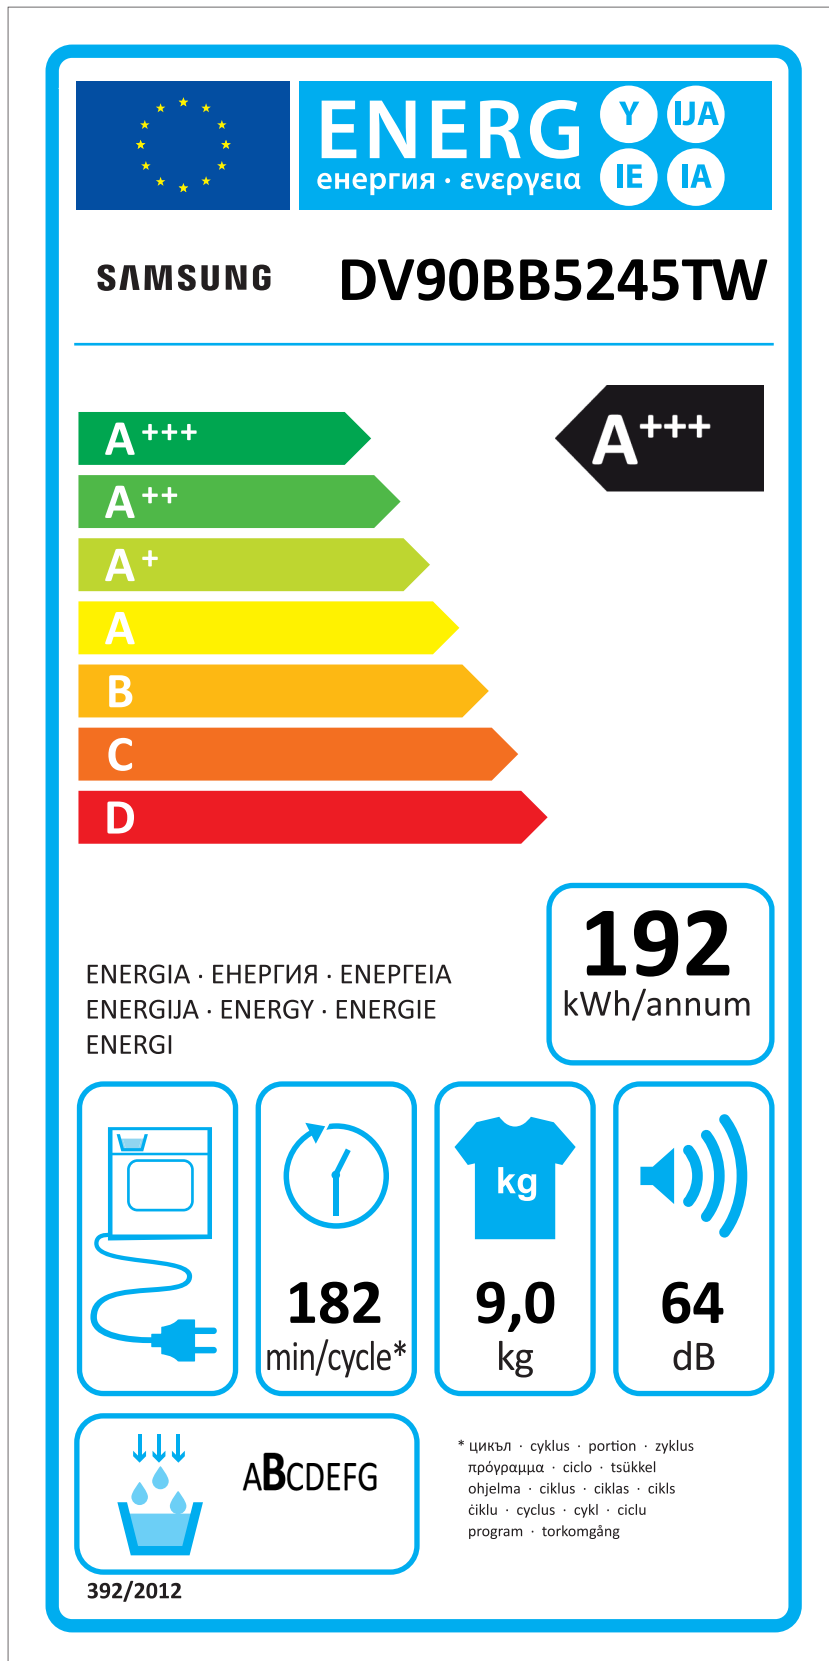

# ERP LABEL ENERGY (DRYER CONDENSER TYPE)

CODE : DC68-03225C  
Size : 110 x 220 (mm)  
Material : ART