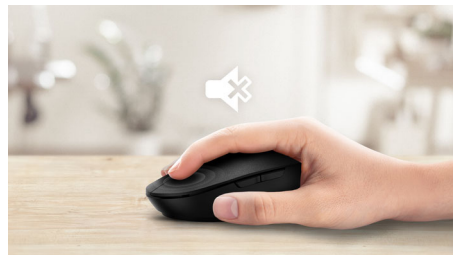

Reduced click sound

It has the same click feel without the click noise, helping to keep your focus on your work.