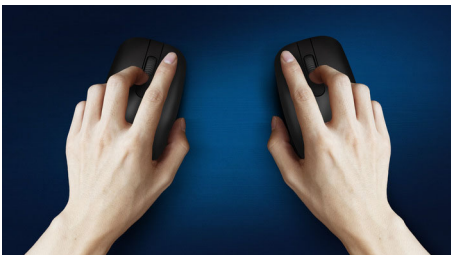

Comfortable, accurate control

- High-definition optical tracking for smooth control
- Comfortable ergonomic mouse design feels great
- Ambidextrous shape feels good in right or left hand

Philips reliability

Highlights

Smooth optical tracking

High-definition optical tracking for smooth control

Comfortable ergonomic design

Comfortable ergonomic mouse design feels great

Ambidextrous mouse design

Ambidextrous shape feels good in right or left hand