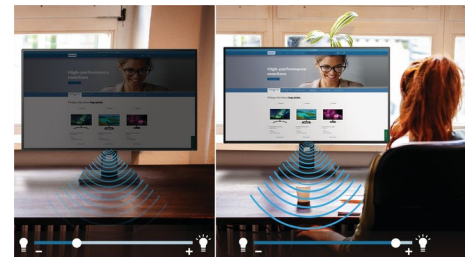

PowerSensor

PowerSensor is a built-in 'people sensor' that transmits and receives harmless infrared signals to determine if the user is present and automatically reduces monitor brightness when the user steps away from the desk, cutting energy costs by up to 70 percent and prolonging monitor life.

USB-C Docking

Ultra Narrow Bezel

SmartErgo Base

Flicker-free

EasyRead

LowBlue Mode

HDMI

Built-in Speaker

PowerSensor