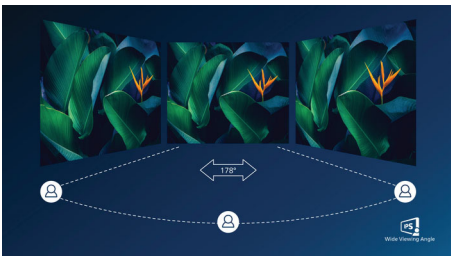

USB-C connection

This Philips display features a USB type-C connector with power delivery. With intelligent and flexible power management, you can power charge your compatible device directly. Its slim, reversible USB-C allows for easy, one-cable connection. You can watch high-resolution video and transfer data at super speed, while powering up and recharging your compatible device at the same time.

IPS technology

IPS displays use advanced technology that gives you extra-wide viewing angles of 178/178 degrees, making it possible to view the display from almost any angle — even in 90-degree Pivot mode! Unlike standard TN panels, IPS displays gives you remarkably crisp images with vivid colours, making it ideal not only for Photos, films and web browsing, but also for professional applications that demand colour accuracy and consistent brightness at all times.