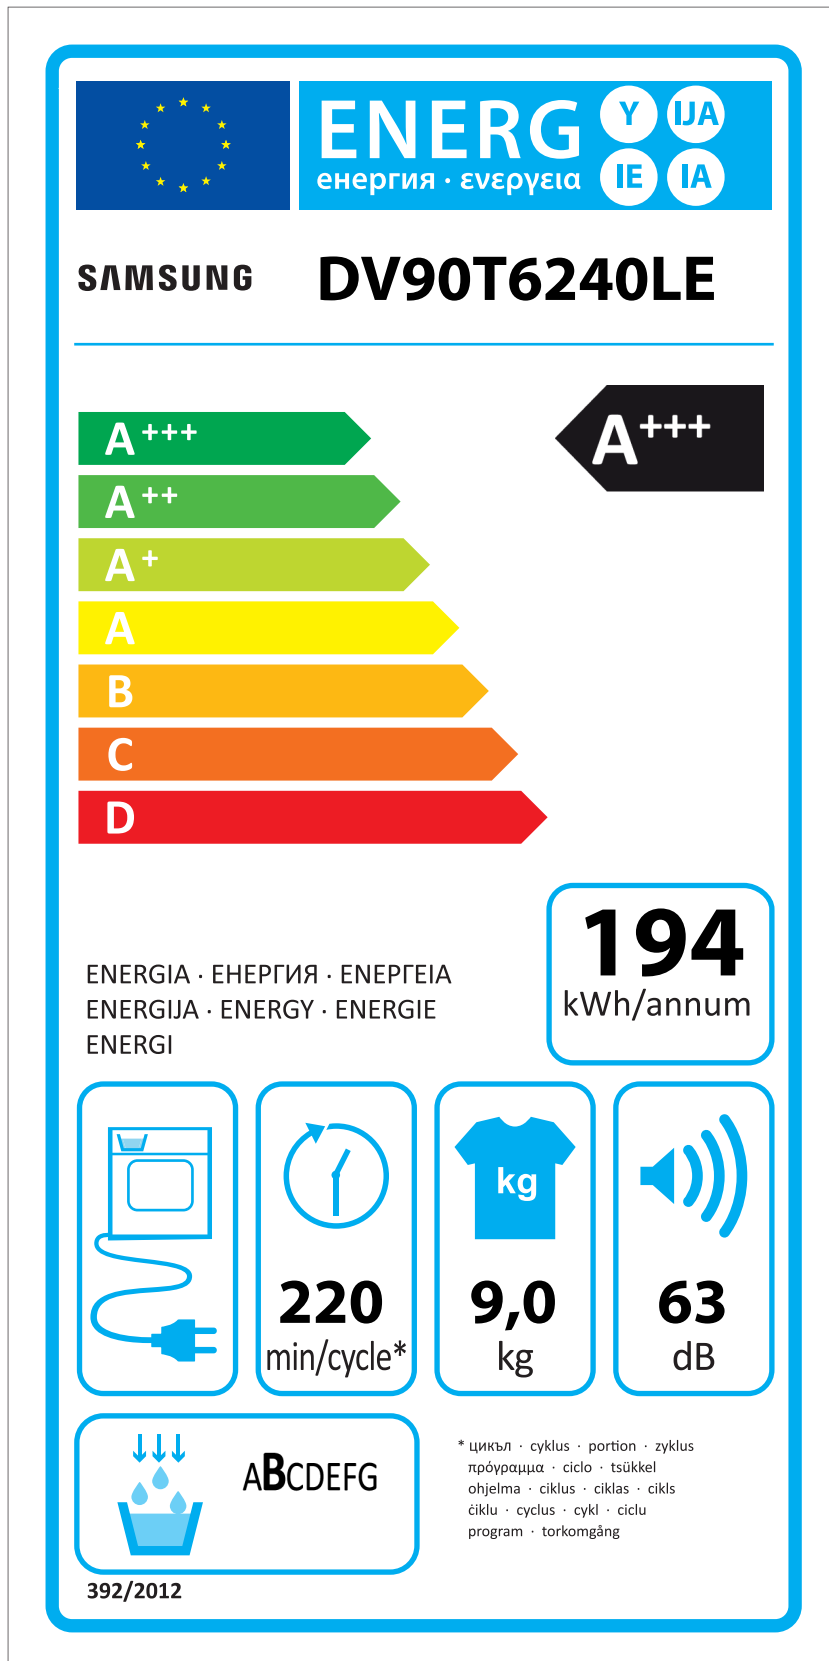

ERP LABEL ENERGY (DRYER CONDENSER TYPE)

CODE : DC68-03225C
Size : 110 x 220 (mm)
Material : ART