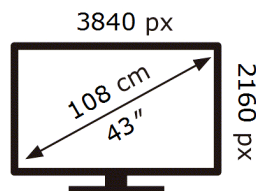

ENERG ⚡

Samsung

UE43AU7025K

54 kWh/1000h

ABCDEF **G**

70 kWh/1000h

2019/2013