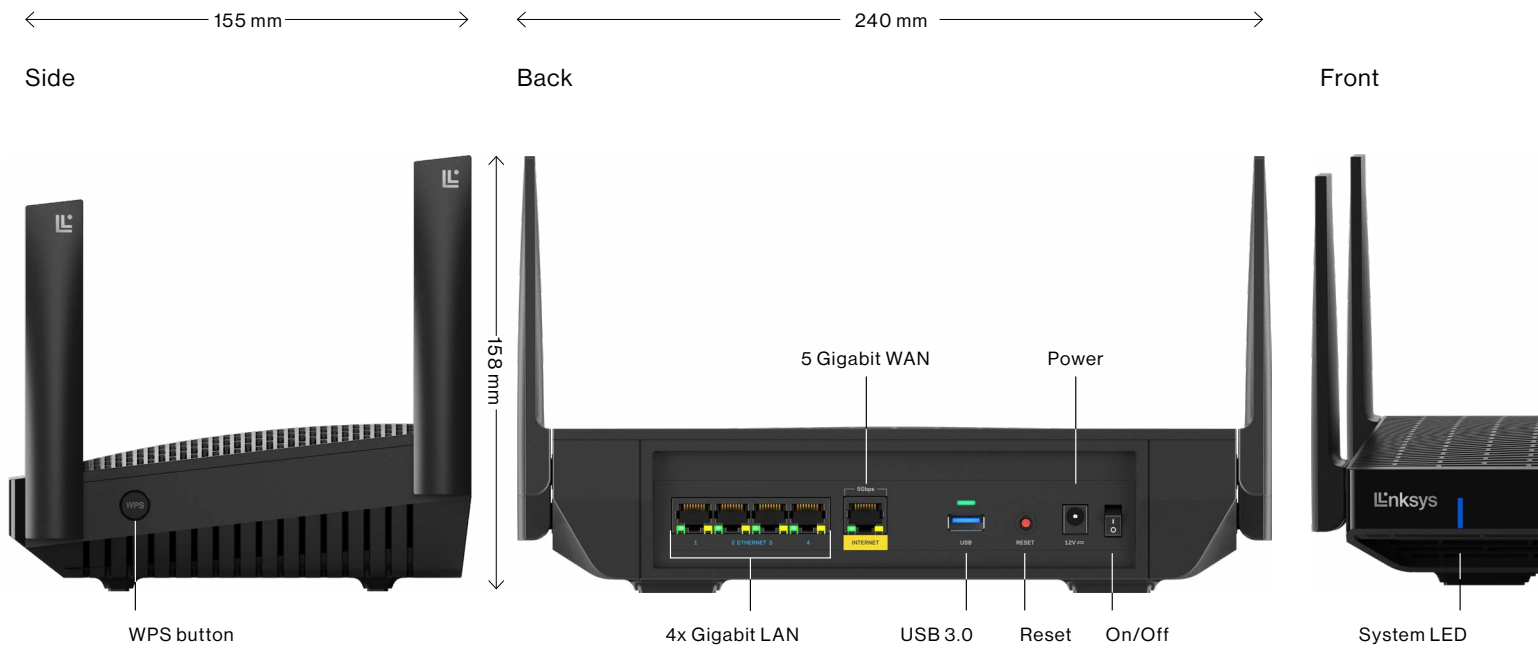

Product details.