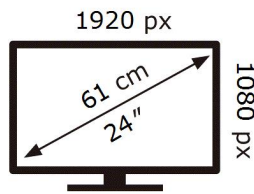

ENERG 

SAMSUNG

S24AG300NR

17 kWh/1000h

2019/2013