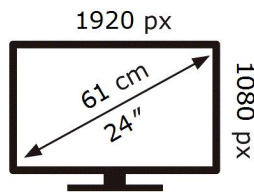

ENERG 

SAMSUNG

S24AG304NR

17 kWh/1000h

2019/2013