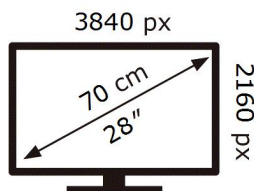

ENERG

SAMSUNG

S28BG700EP

27 kWh/1000h

ABCDEF **G**

55 kWh/1000h

2019/2013