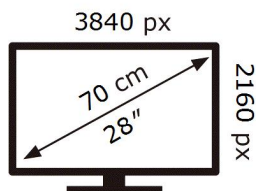

ENERG

SAMSUNG

S28BG702EP

27 kWh/1000h

ABCDEF **G**

HDR

55 kWh/1000h

2019/2013