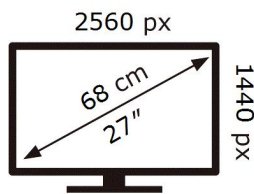

ENERG

SAMSUNG

C27G53TQBU

24 kWh/1000h

ABCDEF **G**

HDR

47 kWh/1000h

2019/2013