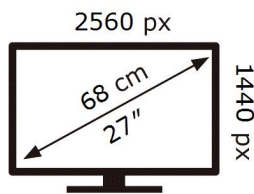

ENERGY

SAMSUNG

C27G56TQBU

24 kWh/1000h

ABCDEF **G**

HDR

47 kWh/1000h

2019/2013