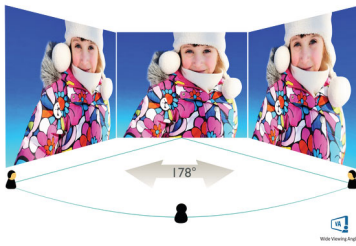

Gaming monitor
E Line 24 (23.8"/60.5 cm diag.), 1920 x 1080 (Full HD)

242E1GAJ/01

Highlights

VA display

The Philips VA LED display uses an advanced multi-domain vertical alignment technology that gives you super-high static contrast ratios for extra-vivid and bright images. While standard office applications are handled with ease, it is especially suitable for photos, web browsing, films, gaming and demanding graphical applications. Its optimised pixel management technology gives you a 178/178 degree extra-wide viewing angle, resulting in crisp images.