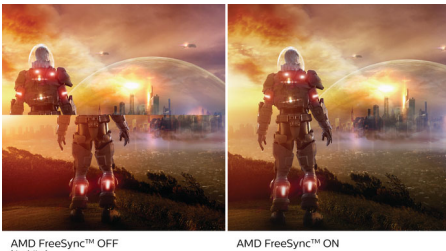

Immersive visuals

- VA display delivers awesome images with wide viewing angles
- 16:9 Full HD display for crisp, detailed images
- SmartContrast for rich black details

The gaming advantage is yours

- AMD FreeSync™ Premium; tear free, stutter free, fluid gaming
- 144 Hz refresh rates for ultra-smooth, brilliant images
- 1 ms (MPRT) fast response for crisp images and smooth gameplay
- SmartImage game mode optimised for gamers
- Ultra Wide-Color wider range of colours for a vivid picture

242E1GAJ/01

Highlights

VA display

The Philips VA LED display uses an advanced multi-domain vertical alignment technology that gives you super-high static contrast ratios for extra-vivid and bright images. While standard office applications are handled with ease, it is especially suitable for photos, web browsing, films, gaming and demanding graphical applications. Its optimised pixel management technology gives you a 178/178 degree extra-wide viewing angle, resulting in crisp images.

AMD FreeSync™ Premium

Gaming shouldn't be a choice between choppy gameplay or broken frames. AMD FreeSync™ Premium equips serious gamers with a fluid, tear-free gameplay experience at peak performance. There are no compromises, game confidently with a high refresh rate, low framerate compensation and low latency.