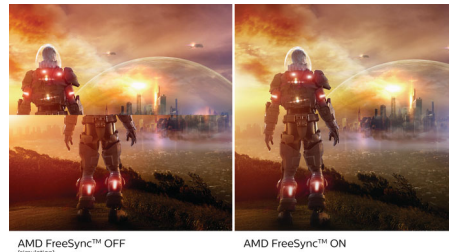

Ultra-smooth gaming

Gaming shouldn't be a choice between choppy gameplay or broken frames. With the new Philips monitor it doesn't have to be. Get fluid,

artefact-free performance at virtually any frame rate with AMD FreeSync™ technology, smooth, quick refresh and ultra-fast response time.