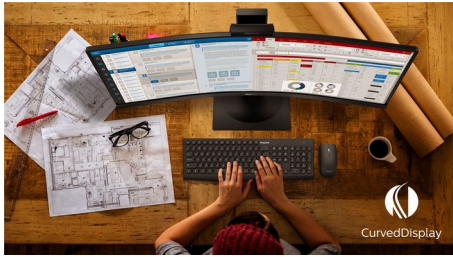

Philips
Curved LCD monitor with
Ultra Wide-Color

E Line
32 (31.5"/80 cm diag.)
2560 x 1440 (QHD)

325E1C

Simply immersive

The 32" curved E line display offers a truly immersive experience in a stylish design. Crystal-clear QHD with Ultra Wide-Color and AMD FreeSync technology brings your images to life!

Curved design inspired by the world around us

- Curved display design for a more immersive experience

Superb Picture Quality

- Ultra Wide-Color wider range of colours for a vivid picture
- VA display delivers awesome images with wide viewing angles
- Crystal clear images with Quad HD 2560 x 1440 pixels
- Effortlessly smooth gameplay with AMD FreeSync™ technology
- SmartContrast for rich black details
- SmartImage game mode optimised for gamers

Features designed for you

- Cable management reduces cable clutter for a neat workspace
- Less eye fatigue with Flicker-Free technology
- LowBlue Mode for easy-on-the-eyes productivity
- HDMI ensures universal digital connectivity
- DisplayPort connection for maximum visuals

PHILIPS

Highlights

Curved display design

Desktop monitors offer a personal user experience, which suits a curved design very well. The curved screen provides a pleasant yet subtle immersion effect, which focuses on you at the centre of your desk.