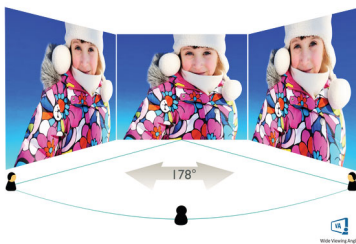

VA display

The Philips VA LED display uses an advanced multi-domain vertical alignment technology

that gives you super-high static contrast ratios for extra-vivid and bright images. While standard office applications are handled with ease, it is especially suitable for photos, web browsing, films, gaming and demanding graphical applications. Its optimised pixel management technology gives you a 178/178 degree extra-wide viewing angle, resulting in crisp images.