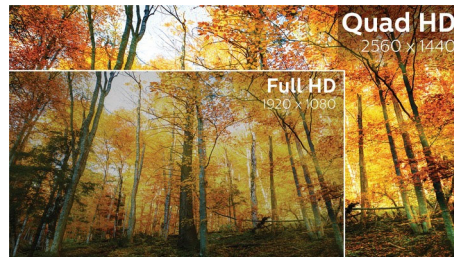

CrystalClear images

These Philips screens deliver Crystal Clear, Quad HD 2560 x 1440 or 2560 x 1080 pixel images. Utilising high-performance panels with high-density pixel count, enabled by high-bandwidth sources like Displayport, HDMI and Dual link DVI, these new displays will make your images and graphics come alive. Whether you are a demanding professional requiring extremely detailed information for CAD-CAM solutions, a user of 3D graphic applications or a financial wizard working on huge spreadsheets, Philips displays will give you Crystal Clear images.