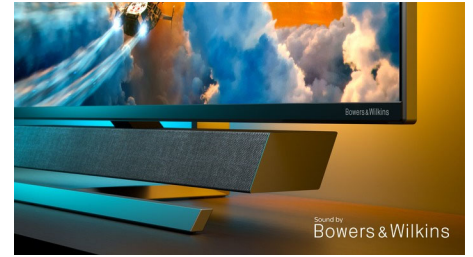

4K/144 Hz PC gaming

PC gamers who demand a true 4K gaming experience with the fastest refresh rate of

144 Hz can now enjoy even smoother performance with the included connections.

Low Latency Gaming

Unlike standard TVs, Philips Momentum gaming displays are purpose-built with low lag and lightning-fast pixel response as a priority and supports fast-paced, reaction time-sensitive games. The display also provides variable refresh rate (VRR) support for Xbox Series X to achieve a seamlessly smooth motion.

VESA DisplayHDR 1000

VESA-certified DisplayHDR 1000 delivers a dramatically different visual experience vs. other 'HDR compatible' screens. Extreme deep blacks and bright whites contrast with brilliant colours to bring out details that you've never experienced before. Gamers can spot enemies hiding in the dark corners and shadows easily and movie viewers can enjoy a more compelling and lifelike show. This Philips Momentum comes with several HDR modes, each optimised for your usage scenarios: HDR Game, HDR Movie and HDR Photo.

Bowers & Wilkins speakers

A new standard for gaming audio: covered by an acoustically transparent wool-blend Kvadrat material, the integrated speaker system by legendary speaker experts Bowers & Wilkins delivers an epic sound experience. With an integrated woofer, high-quality midrange drivers and tweeters, you can feel the action around you. This Philips Momentum display also offers True Sound audio modes specially tuned by Bowers & Wilkins: simply select an audio mode to optimise your gaming, viewing or listening experience.